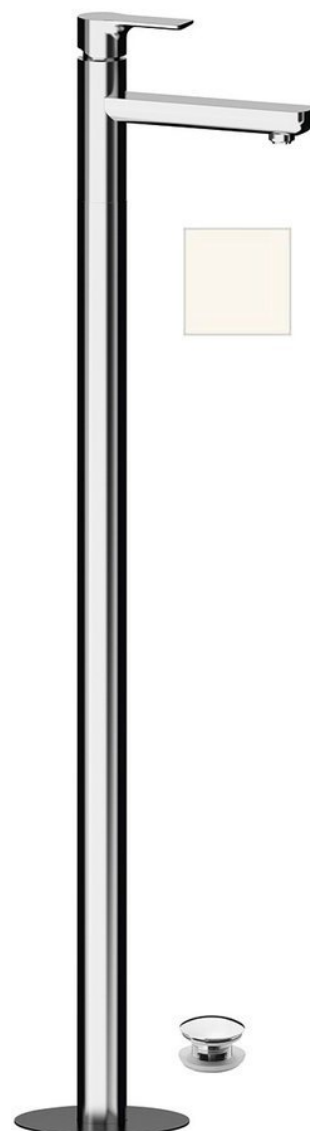

PAX washbasin mixer into floor, white matt

Order code: XA16/14

Basic information

Brand: Sapho
Series: PAX

Size

Width: 46 mm
Height: 1102 mm
Depth: 180 mm

Properties

Colour: White matt
Material: Brass
Shape: Circular
Installation: Floorstanding
Type of control: Lever
Cartridge diameter: 35 mm
Spout Height: 925 mm
Equipment: Including waste
Weight / Piece: 12.5 kg
Packaging: 1 Piece
Warranty: 6 years

Spare parts

KEROX ECO Replacement Cartridge dia 35mm, low (Order code: 2121B2)
Replacement Cartridge (Order code: 521601)

Technical sheet