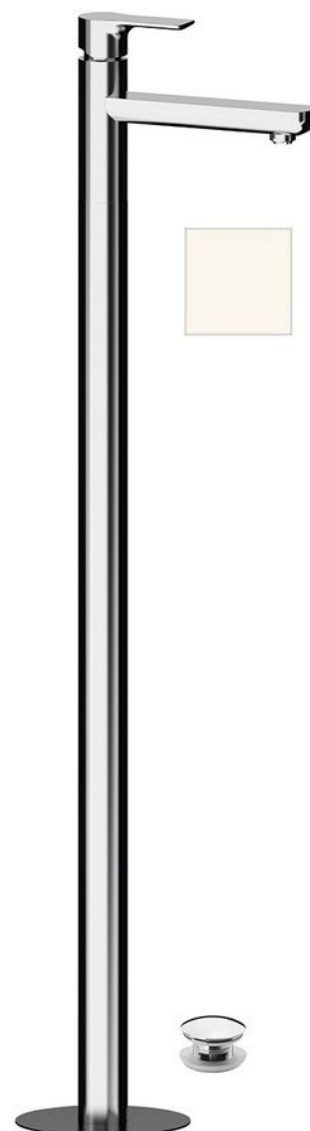

## PAX washbasin mixer into floor, white matt

Order code: XA16/14

### Basic information

Brand: Sapho  
Series: PAX

### Size

Width: 46 mm  
Height: 1102 mm  
Depth: 180 mm

### Properties

Colour: White matt  
Material: Brass  
Shape: Circular  
Installation: Floorstanding  
Type of control: Lever  
Cartridge diameter: 35 mm  
Spout Height: 925 mm  
Equipment: Including waste  
Weight / Piece: 12.5 kg  
Packaging: 1 Piece  
Warranty: 6 years