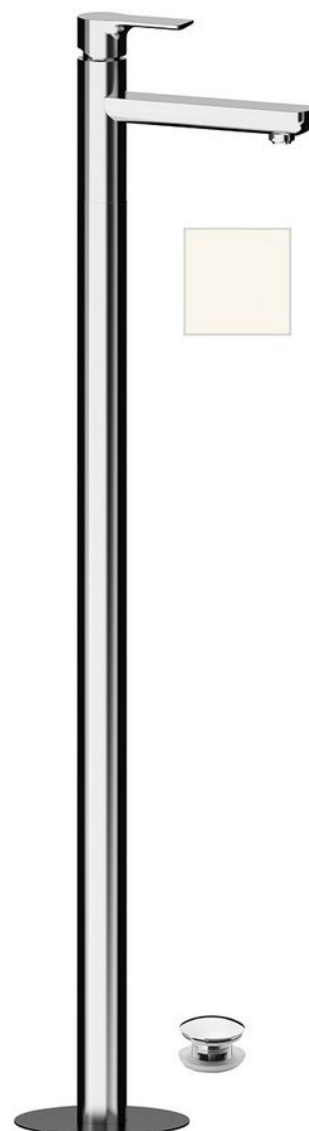

PAX washbasin mixer into floor, white matt

Order code: XA16/14

Basic information

Brand: Sapho
Series: PAX

Size

Width: 46 mm
Height: 1102 mm
Depth: 180 mm

Properties

Colour: White matt
Material: Brass
Shape: Circular
Installation: Floorstanding
Type of control: Lever
Cartridge diameter: 35 mm
Spout Height: 925 mm
Equipment: Including waste
Weight / Piece: 12.5 kg
Packaging: 1 Piece
Warranty: 6 years

Spare parts

KEROX ECO Replacement Cartridge dia 35mm, low (Order code: 2121B2)
Replacement Cartridge (Order code: 521601)

Technical sheet