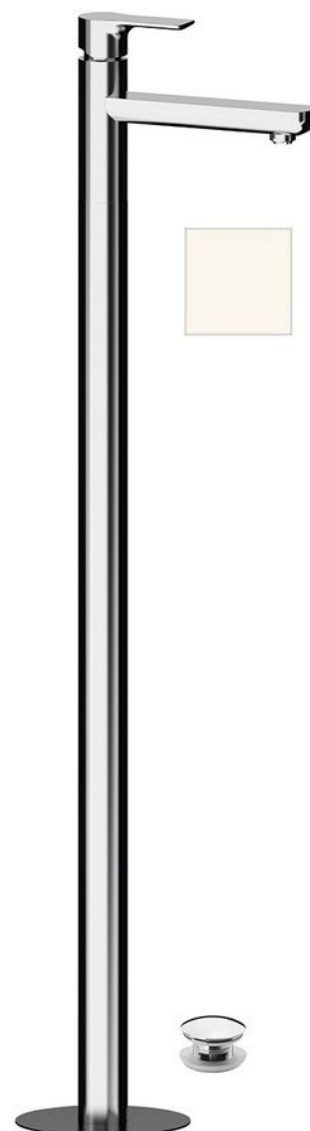

PAX washbasin mixer into floor, white matt

Order code: XA16/14

Basic information

Brand: Sapho
Series: PAX

Size

Width: 46 mm
Height: 1102 mm
Depth: 180 mm

Properties

Colour: White matt
Material: Brass
Shape: Circular
Installation: Floorstanding
Type of control: Lever
Cartridge diameter: 35 mm
Spout Height: 925 mm
Equipment: Including waste
Weight / Piece: 12.5 kg
Packaging: 1 Piece
Warranty: 6 years

Spare parts

KEROX ECO Replacement Cartridge dia 35mm, low (Order code: 2121B2)
Replacement Cartridge (Order code: 521601)

Technical sheet