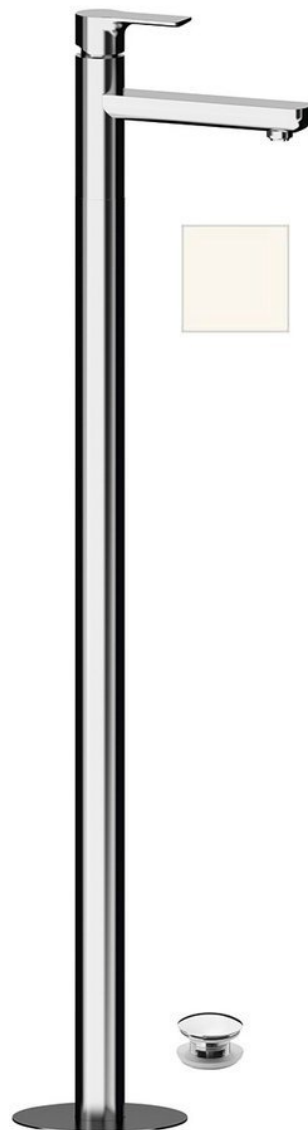

PAX washbasin mixer into floor, white matt

Order code: XA16/14

Basic information

Brand: Sapho
Series: PAX

Size

Width: 46 mm
Height: 1102 mm
Depth: 180 mm

Properties

Colour: White matt
Material: Brass
Shape: Circular
Installation: Floorstanding
Type of control: Lever
Cartridge diameter: 35 mm
Spout Height: 925 mm
Equipment: Including waste
Weight / Piece: 12.5 kg
Packaging: 1 Piece
Warranty: 6 years

Spare parts

KEROX ECO Replacement Cartridge dia 35mm, low (Order code: 2121B2)
Replacement Cartridge (Order code: 521601)

Technical sheet