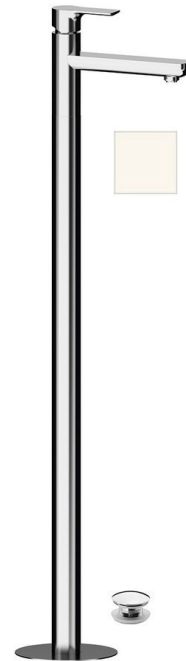

## PAX washbasin mixer into floor, white matt

Order code: XA16/14

### Size

Width: 46 mm  
 Height: 1102 mm  
 Depth: 180 mm

### Properties

Colour: White matt  
 Material: Brass  
 Warranty: 6 years