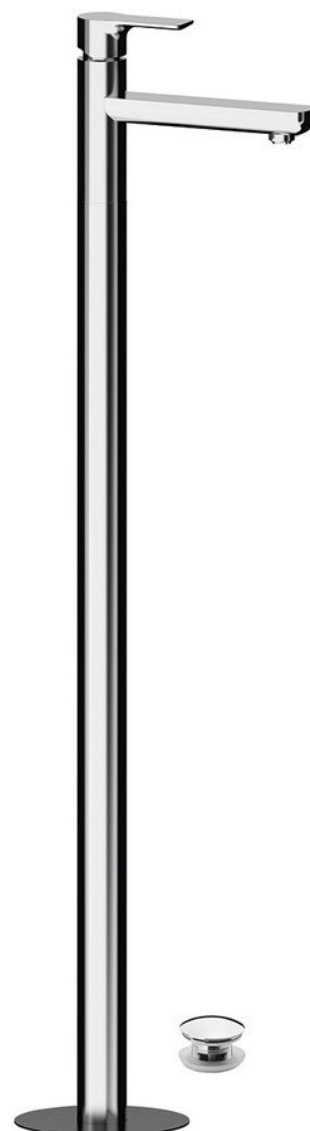

## PAX washbasin mixer into floor, chrome

 **SAPHO**

Order code: XA16

### Basic information

Brand: Sapho  
Series: PAX

### Size

Width: 46 mm  
Height: 1102 mm  
Depth: 180 mm

### Properties

Colour: Chrome  
Material: Brass  
Shape: Circular  
Installation: Floorstanding  
Type of control: Lever  
Cartridge diameter: 35 mm  
Spout Height: 925 mm  
Equipment: Including waste  
Weight / Piece: 12.5 kg  
Packaging: 1 Piece  
Warranty: 6 years