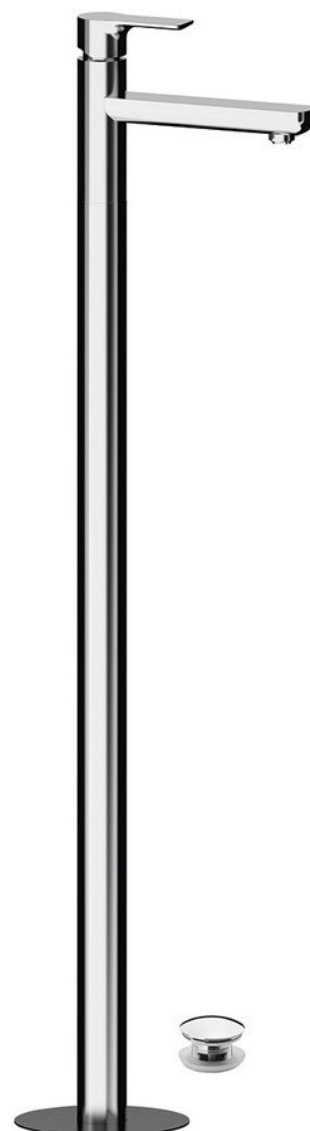

PAX washbasin mixer into floor, chrome

Order code: XA16

Basic information

Brand: Sapho
Series: PAX

Size

Width: 46 mm
Height: 1102 mm
Depth: 180 mm

Properties

Colour: Chrome
Material: Brass
Shape: Circular
Installation: Floorstanding
Type of control: Lever
Cartridge diameter: 35 mm
Spout Height: 925 mm
Equipment: Including waste
Weight / Piece: 12.5 kg
Packaging: 1 Piece
Warranty: 6 years

Spare parts

KEROX ECO Replacement Cartridge dia 35mm, low (Order code: 2121B2)
Replacement Cartridge (Order code: 521601)

Technical sheet