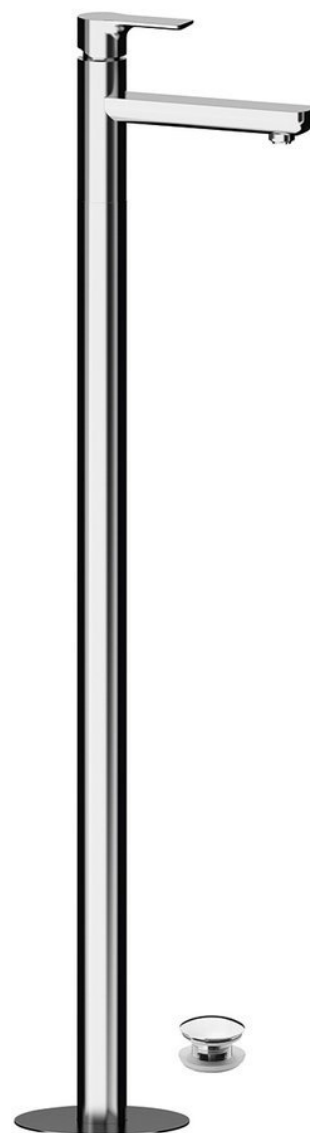

PAX washbasin mixer into floor, chrome

Order code: XA16

Basic information

Brand: Sapho

Series: PAX

Size

Width: 46 mm

Height: 1102 mm

Depth: 180 mm

Properties

Colour: Chrome

Material: Brass

Shape: Circular

Installation: Floorstanding

Type of control: Lever

Cartridge diameter: 35 mm

Spout Height: 925 mm

Equipment: Including waste

Weight / Piece: 12.5 kg

Packaging: 1 Piece

Warranty: 6 years

Spare parts

KEROX ECO Replacement Cartridge dia 35mm, low (Order code: 2121B2)

Replacement Cartridge (Order code: 521601)