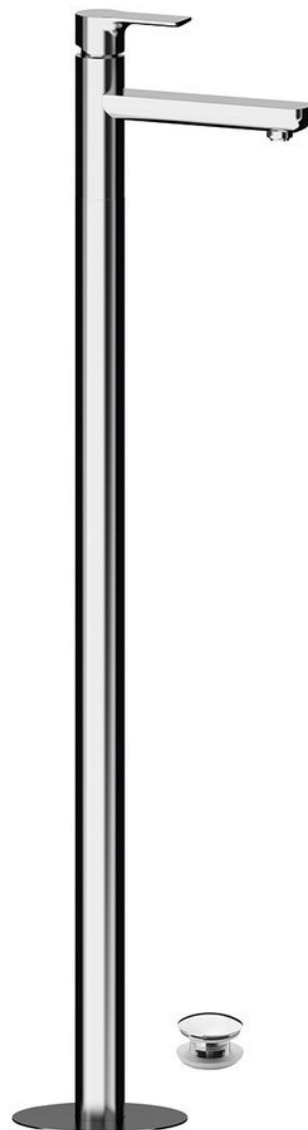

## PAX washbasin mixer into floor, chrome

Order code: XA16

### Basic information

Brand: Sapho  
Series: PAX

### Size

Width: 46 mm  
Height: 1102 mm  
Depth: 180 mm

### Properties

Colour: Chrome  
Material: Brass  
Shape: Circular  
Installation: Floorstanding  
Type of control: Lever  
Cartridge diameter: 35 mm  
Spout Height: 925 mm  
Equipment: Including waste  
Weight / Piece: 12.5 kg  
Packaging: 1 Piece  
Warranty: 6 years