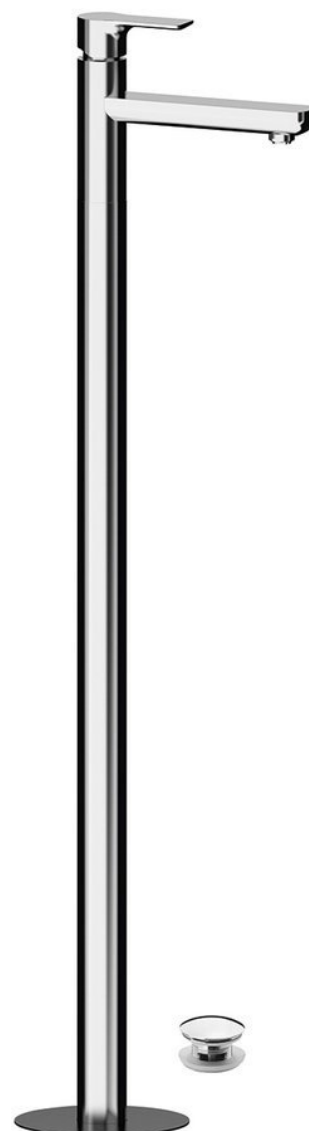

PAX washbasin mixer into floor, chrome

Order code: XA16

Basic information

Brand: Sapho

Series: PAX

Size

Width: 46 mm

Height: 1102 mm

Depth: 180 mm

Properties

Colour: Chrome

Material: Brass

Shape: Circular

Installation: Floorstanding

Type of control: Lever

Cartridge diameter: 35 mm

Spout Height: 925 mm

Equipment: Including waste

Weight / Piece: 12.5 kg

Packaging: 1 Piece

Warranty: 6 years

Spare parts

KEROX ECO Replacement Cartridge dia 35mm, low (Order code: 2121B2)

Replacement Cartridge (Order code: 521601)