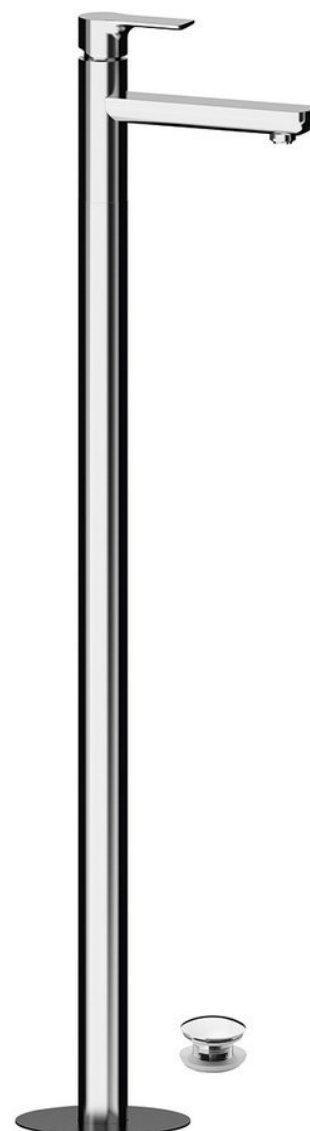

PAX washbasin mixer into floor, chrome

Order code: XA16

Basic information

Brand: Sapho

Series: PAX

Size

Width: 46 mm

Height: 1102 mm

Depth: 180 mm

Properties

Colour: Chrome

Material: Brass

Shape: Circular

Installation: Floorstanding

Type of control: Lever

Cartridge diameter: 35 mm

Spout Height: 925 mm

Equipment: Including waste

Weight / Piece: 12.5 kg

Packaging: 1 Piece

Warranty: 6 years

Spare parts

KEROX ECO Replacement Cartridge dia 35mm, low (Order code: 2121B2)

Replacement Cartridge (Order code: 521601)