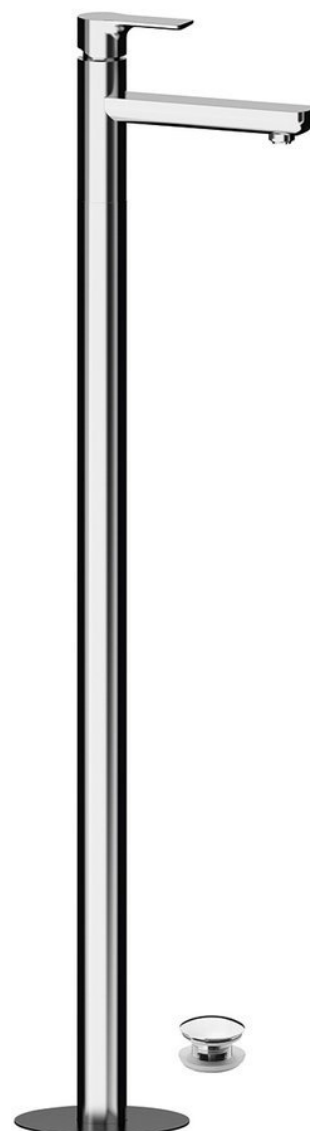

PAX washbasin mixer into floor, chrome

Order code: XA16

Basic information

Brand: Sapho

Series: PAX

Size

Width: 46 mm

Height: 1102 mm

Depth: 180 mm

Properties

Colour: Chrome

Material: Brass

Shape: Circular

Installation: Floorstanding

Type of control: Lever

Cartridge diameter: 35 mm

Spout Height: 925 mm

Equipment: Including waste

Weight / Piece: 12.5 kg

Packaging: 1 Piece

Warranty: 6 years

Spare parts

KEROX ECO Replacement Cartridge dia 35mm, low (Order code: 2121B2)

Replacement Cartridge (Order code: 521601)