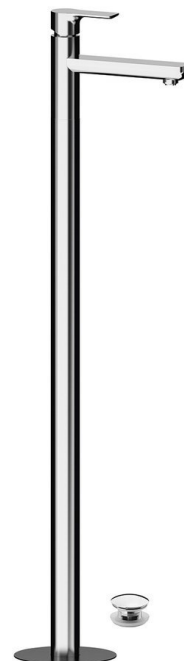

PAX washbasin mixer into floor, chrome

SAPHO

Order code: XA16

Size

Width: 46 mm
Height: 1102 mm
Depth: 180 mm

Properties

Colour: Chrome
Material: Brass
Warranty: 6 years

Technical sheet