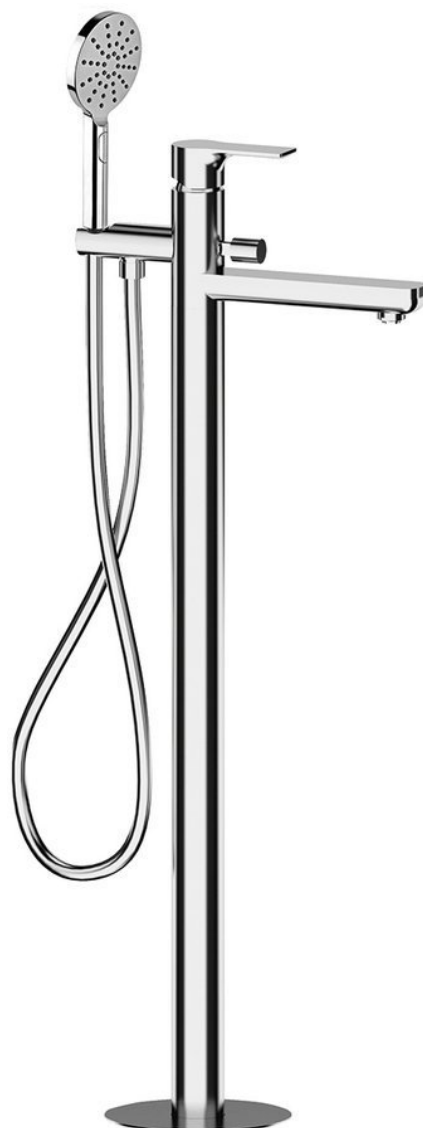

PAX bath mixer into floor, chrome

 **SAPHO**

Order code: XA21

Basic information

Brand: Sapho

Series: PAX

Size

Width: 46 mm

Height: 920 mm

Depth: 180 mm

Properties

Colour: Chrome

Material: Brass

Shape: Circular

Installation: Floorstanding

Type of control: Lever

Type of diverter: Pressure with locking

Cartridge diameter: 35 mm

Spout Height: 780 mm

Weight / Piece: 11.509 kg

Packaging: 1 Piece

Warranty: 6 years

Spare parts

Replacement Cartridge (Order code: 521601)