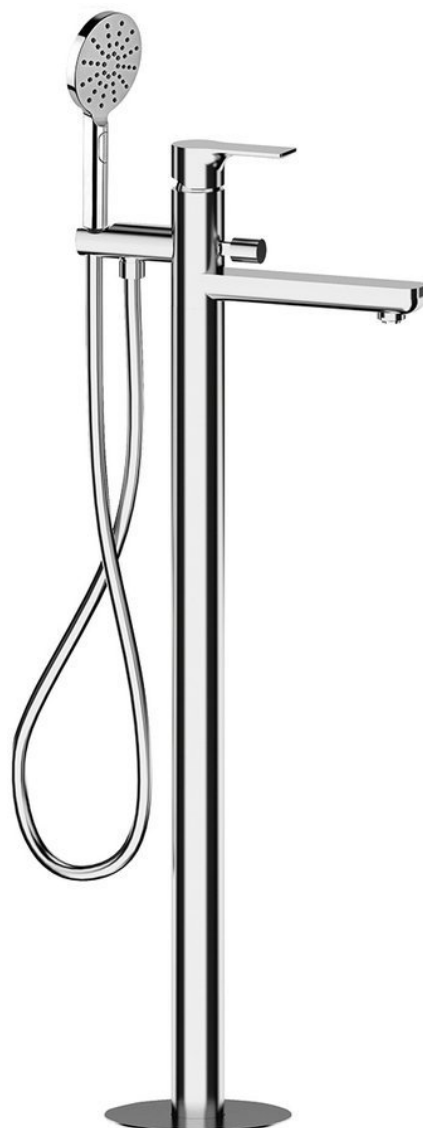

## PAX bath mixer into floor, chrome

Order code: XA21

### Basic information

Brand: Sapho  
Series: PAX

### Size

Width: 46 mm  
Height: 920 mm  
Depth: 180 mm

### Properties

Colour: Chrome  
Material: Brass  
Shape: Circular  
Installation: Floorstanding  
Type of control: Lever  
Type of diverter: Pressure with locking  
Cartridge diameter: 35 mm  
Spout Height: 780 mm  
Weight / Piece: 11.509 kg  
Packaging: 1 Piece  
Warranty: 6 years