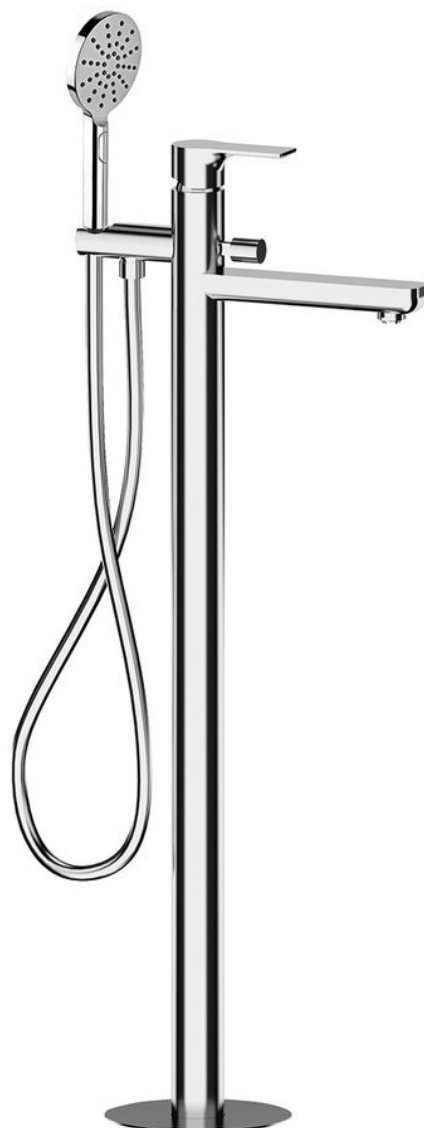

## PAX bath mixer into floor, chrome

Order code: XA21

### Basic information

Brand: Sapho  
Series: PAX

### Size

Width: 46 mm  
Height: 920 mm  
Depth: 180 mm

### Properties

Colour: Chrome  
Material: Brass  
Shape: Circular  
Installation: Floorstanding  
Type of control: Lever  
Type of diverter: Pressure with locking  
Cartridge diameter: 35 mm  
Spout Height: 780 mm  
Weight / Piece: 11.509 kg  
Packaging: 1 Piece  
Warranty: 6 years