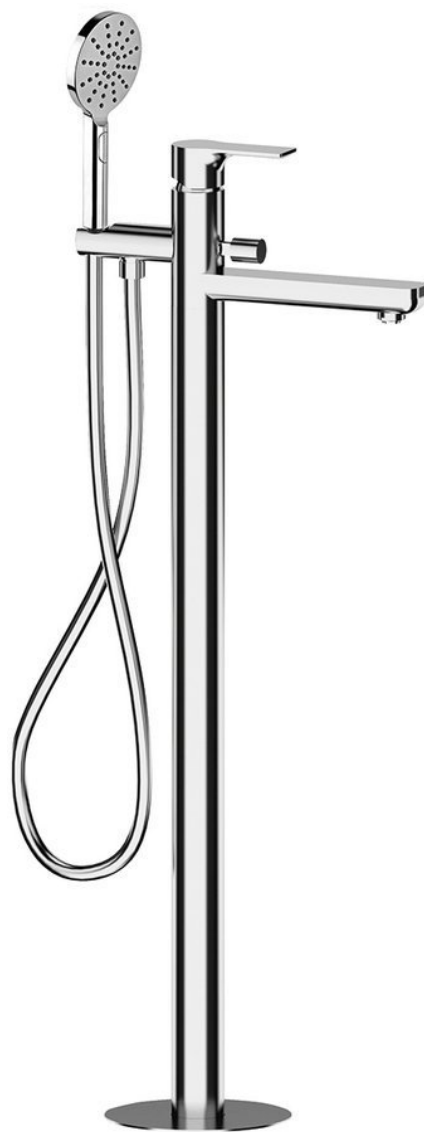

PAX bath mixer into floor, chrome

Order code: XA21

Basic information

Brand: Sapho
Series: PAX

Size

Width: 46 mm
Height: 920 mm
Depth: 180 mm

Properties

Colour: Chrome
Material: Brass
Shape: Circular
Installation: Floorstanding
Type of control: Lever
Type of diverter: Pressure with locking
Cartridge diameter: 35 mm
Spout Height: 780 mm
Weight / Piece: 11.509 kg
Packaging: 1 Piece
Warranty: 6 years

Spare parts

Replacement Cartridge (Order code: 521601)

Technical sheet