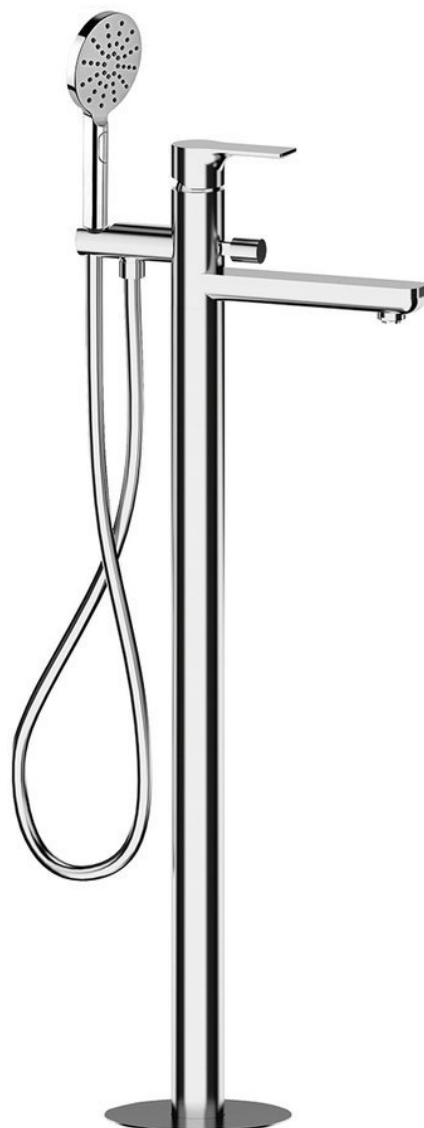

PAX bath mixer into floor, chrome

Order code: XA21

Basic information

Brand: Sapho
Series: PAX

Size

Width: 46 mm
Height: 920 mm
Depth: 180 mm

Properties

Colour: Chrome
Material: Brass
Shape: Circular
Installation: Floorstanding
Type of control: Lever
Type of diverter: Pressure with locking
Cartridge diameter: 35 mm
Spout Height: 780 mm
Weight / Piece: 11.509 kg
Packaging: 1 Piece
Warranty: 6 years

Spare parts

Replacement Cartridge (Order code: 521601)

Technical sheet