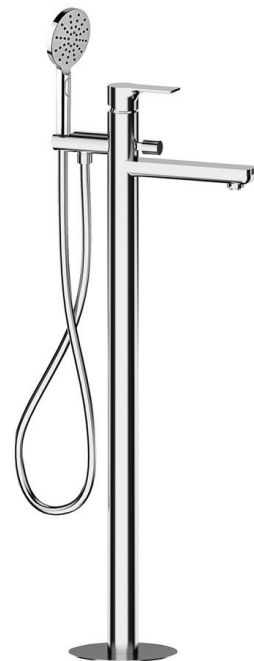

## PAX bath mixer into floor, chrome

Order code: XA21

### Size

Width: 46 mm  
 Height: 920 mm  
 Depth: 180 mm

### Properties

Colour: Chrome  
 Material: Brass  
 Warranty: 6 years