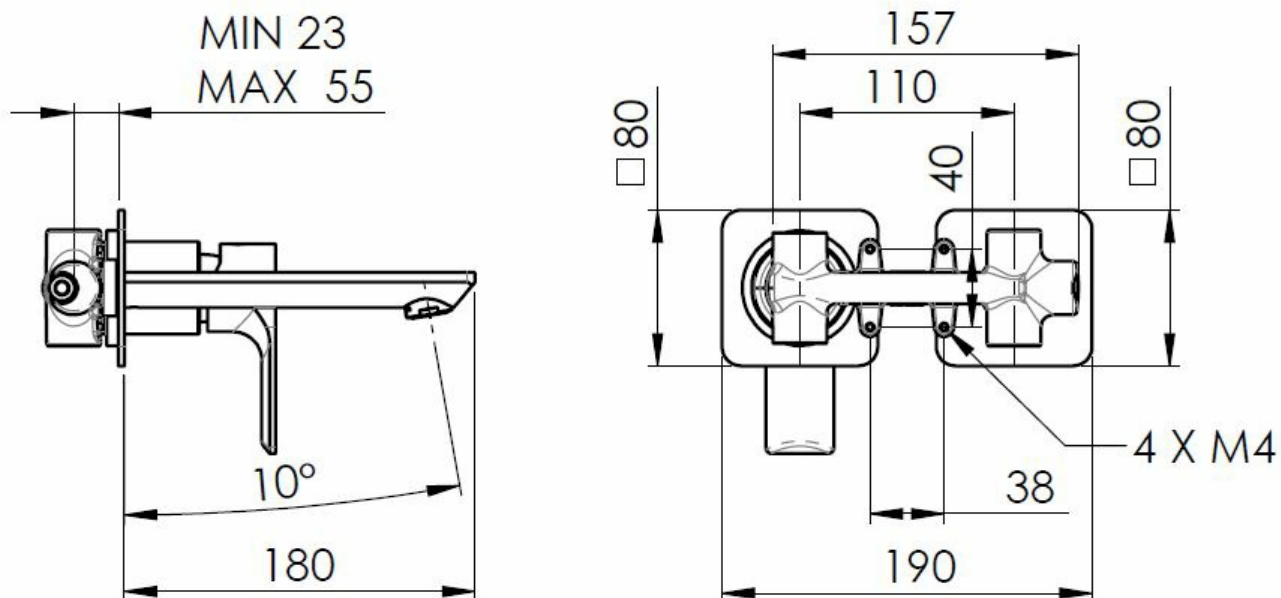

## Size

Width: 190 mm  
Height: 80 mm  
Depth: 160 mm

## Properties

Colour: Black matt  
Material: Brass  
Shape: Circular  
Installation: Concealed  
Type of control: Lever  
Cartridge diameter: 35 mm  
Weight / Piece: 3.063 kg  
Packaging: 1 Piece  
Warranty: 6 years

## Spare parts

KEROX ECO Replacement Cartridge dia 35mm, low (Order code: 2121B2)

Male Tap Aerator M24x1, plastic (Order code: NDA803NE)

Replacement Cartridge (Order code: 521601)

Technical sheet

ACQUA FREDDA  
COLD WATER  
G1/2