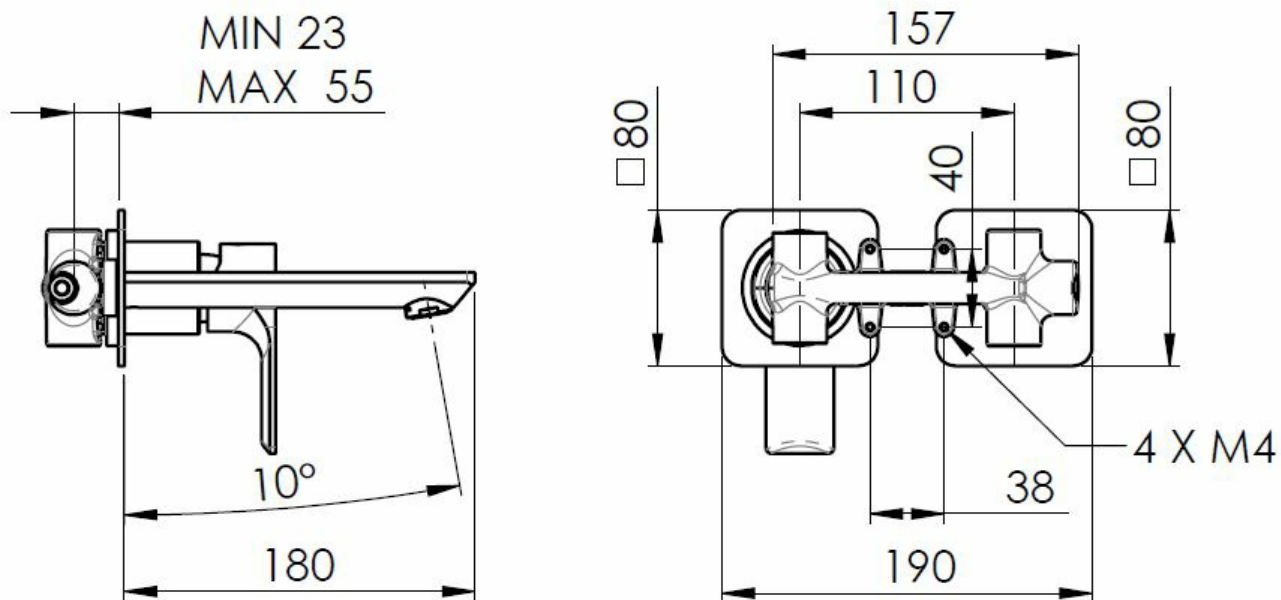

Order code: XA08/15

Basic information

Brand: Sapho
Series: PAX

Size

Width: 190 mm
Height: 80 mm
Depth: 160 mm

Properties

Colour: Black matt
Material: Brass
Shape: Circular
Installation: Concealed
Type of control: Lever
Cartridge diameter: 35 mm
Weight / Piece: 3.063 kg
Packaging: 1 Piece
Warranty: 6 years

Spare parts

KEROX ECO Replacement Cartridge dia 35mm, low (Order code: 2121B2)
Male Tap Aerator M24x1, plastic (Order code: NDA803NE)
Replacement Cartridge (Order code: 521601)

Technical sheet

ACQUA FREDDA
COLD WATER
G1/2