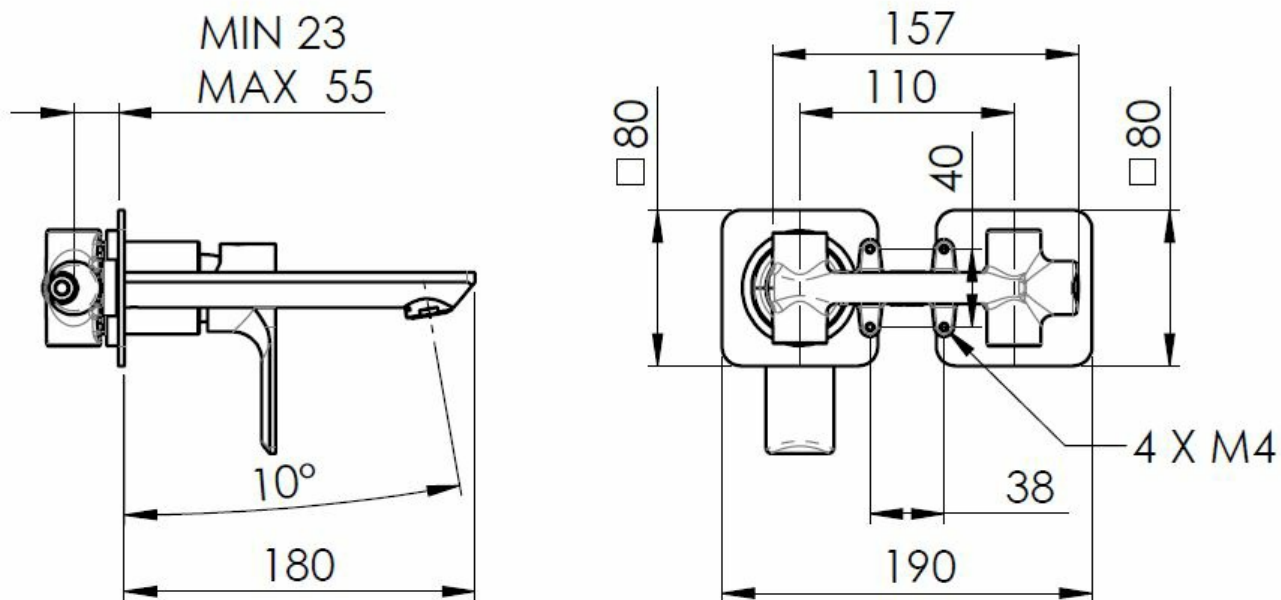

## Size

Width: 190 mm  
Height: 80 mm  
Depth: 160 mm

## Properties

Colour: Black matt  
Material: Brass  
Shape: Circular  
Installation: Concealed  
Type of control: Lever  
Cartridge diameter: 35 mm  
Weight / Piece: 3.063 kg  
Packaging: 1 Piece  
Warranty: 6 years

## Spare parts

KEROX ECO Replacement Cartridge dia 35mm, low (Order code: 2121B2)

Male Tap Aerator M24x1, plastic (Order code: NDA803NE)

Replacement Cartridge (Order code: 521601)

Technical sheet

ACQUA FREDDA  
COLD WATER  
G1/2