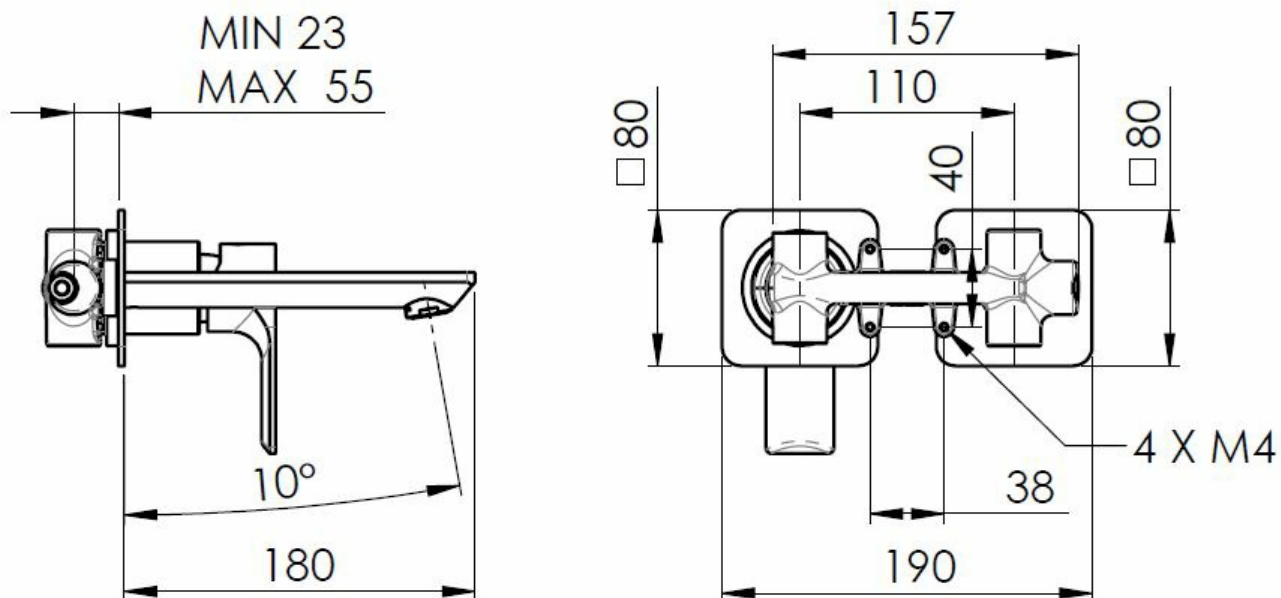

Order code: XA08/15

Basic information

Brand: Sapho
Series: PAX

Size

Width: 190 mm
Height: 80 mm
Depth: 160 mm

Properties

Colour: Black matt
Material: Brass
Shape: Circular
Installation: Concealed
Type of control: Lever
Cartridge diameter: 35 mm
Weight / Piece: 3.063 kg
Packaging: 1 Piece
Warranty: 6 years

Spare parts

KEROX ECO Replacement Cartridge dia 35mm, low (Order code: 2121B2)
Male Tap Aerator M24x1, plastic (Order code: NDA803NE)
Replacement Cartridge (Order code: 521601)

Technical sheet

ACQUA FREDDA
COLD WATER
G1/2