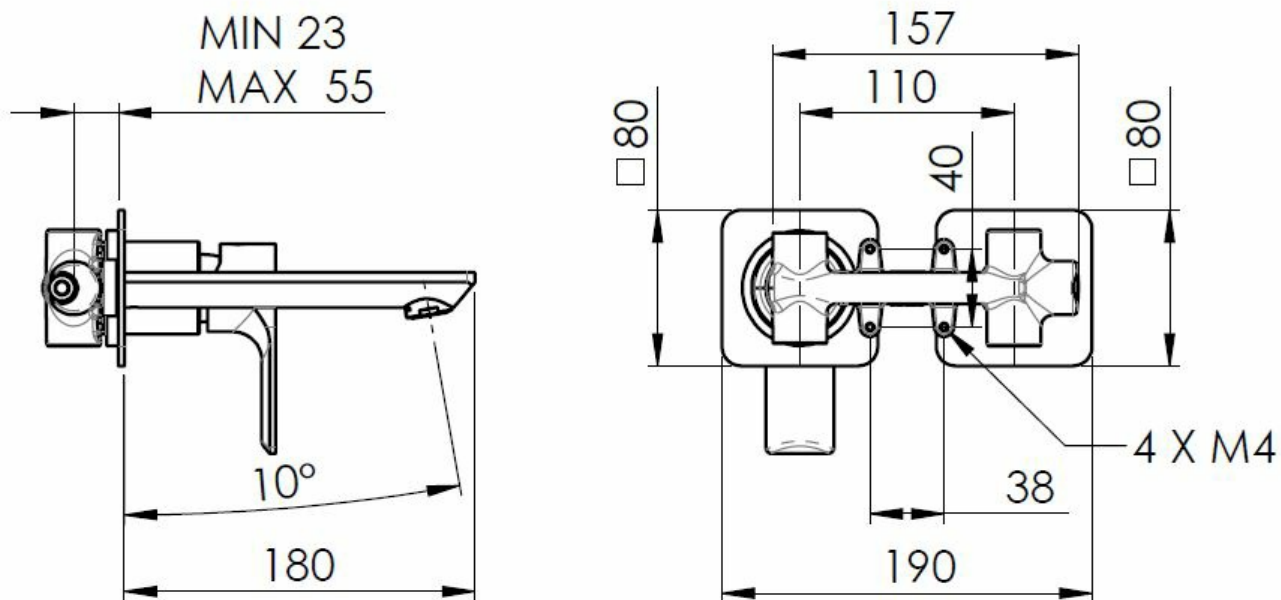

## Size

Width: 190 mm  
Height: 80 mm  
Depth: 160 mm

## Properties

Colour: Black matt  
Material: Brass  
Shape: Circular  
Installation: Concealed  
Type of control: Lever  
Cartridge diameter: 35 mm  
Weight / Piece: 3.063 kg  
Packaging: 1 Piece  
Warranty: 6 years

## Spare parts

KEROX ECO Replacement Cartridge dia 35mm, low (Order code: 2121B2)  
Male Tap Aerator M24x1, plastic (Order code: NDA803NE)  
Replacement Cartridge (Order code: 521601)

Technical sheet

ACQUA FREDDA  
COLD WATER  
G1/2