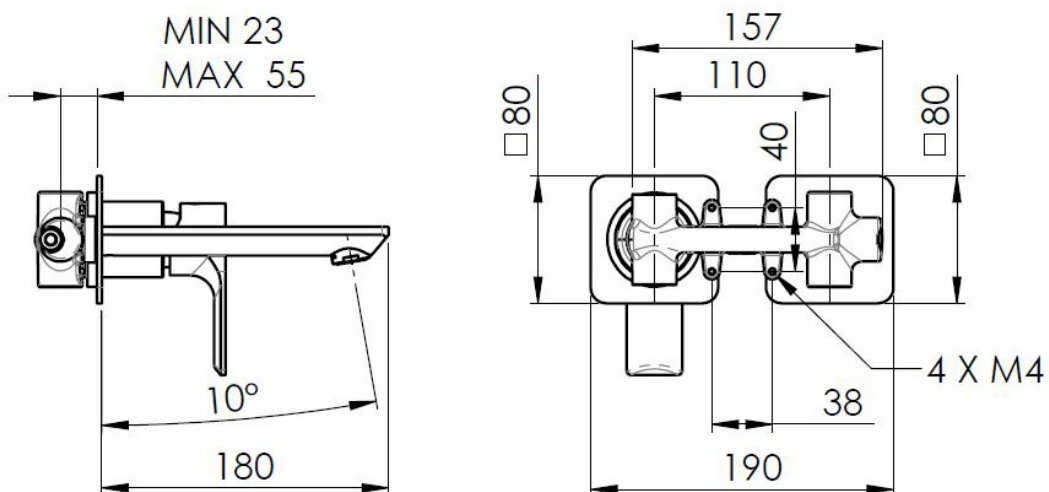

PAX concealed basin mixer, black matt

SAPHO

Order code: XA08/15

Size

Width: 190 mm

Height: 80 mm

Depth: 160 mm

Properties

Colour: Black matt

Material: Brass

Warranty: 6 years

Technical sheet

ACQUA FREDDA
COLD WATER
G1/2

ACQUA CALDA
HOT WATER
G1/2