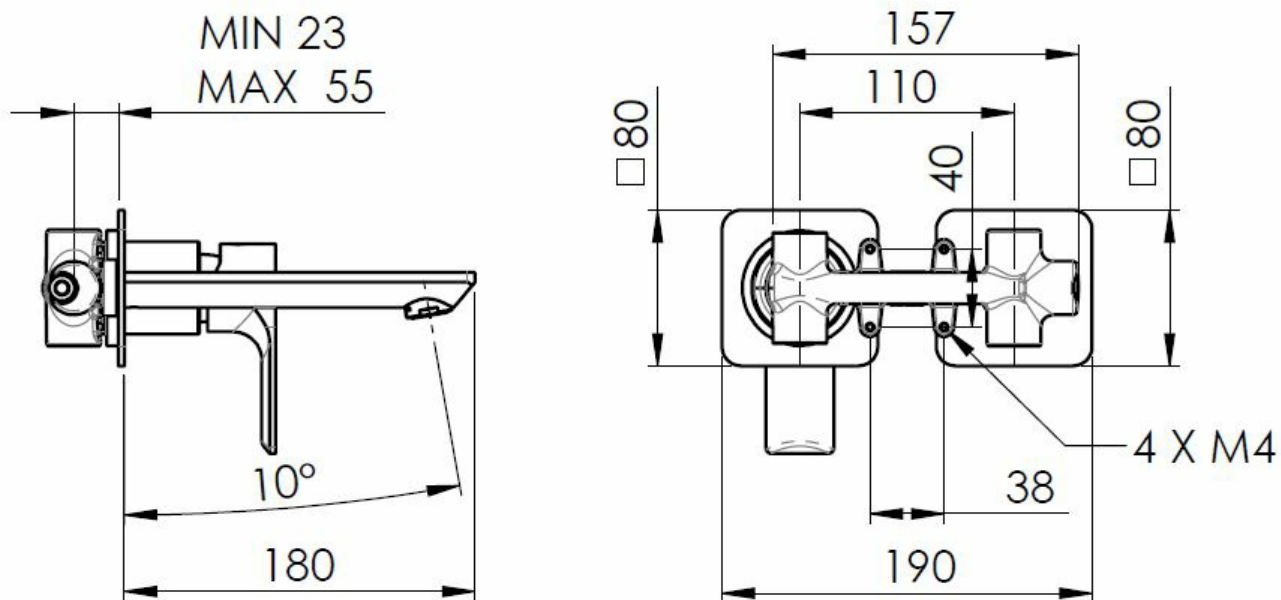

### Size

Width: 190 mm  
Height: 80 mm  
Depth: 160 mm

### Properties

Colour: White matt  
Material: Brass  
Shape: Circular  
Installation: Concealed  
Type of control: Lever  
Cartridge diameter: 35 mm  
Weight / Piece: 3.063 kg  
Packaging: 1 Piece  
Warranty: 6 years

### Spare parts

KEROX ECO Replacement Cartridge dia 35mm, low (Order code: 2121B2)  
Male Tap Aerator M24x1, plastic (Order code: NDA803NE)  
Replacement Cartridge (Order code: 521601)

Technical sheet

ACQUA FREDDA  
COLD WATER  
G1/2