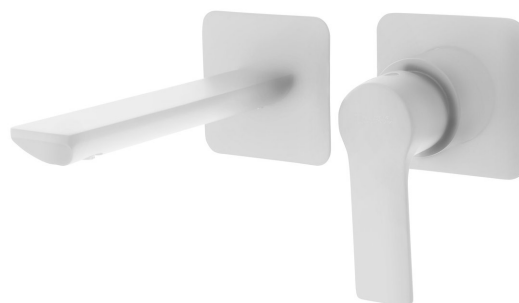

Order code: XA08/14

Basic information

Brand: Sapho
Series: PAX

Size

Width: 190 mm
Height: 80 mm
Depth: 160 mm

Properties

Colour: White matt
Material: Brass
Shape: Circular
Installation: Concealed
Type of control: Lever
Cartridge diameter: 35 mm
Weight / Piece: 3.063 kg
Packaging: 1 Piece
Warranty: 6 years

Spare parts

KEROX ECO Replacement Cartridge dia 35mm, low (Order code: 2121B2)
Male Tap Aerator M24x1, plastic (Order code: NDA803NE)
Replacement Cartridge (Order code: 521601)

Technical sheet

ACQUA FREDDA
COLD WATER
G1/2