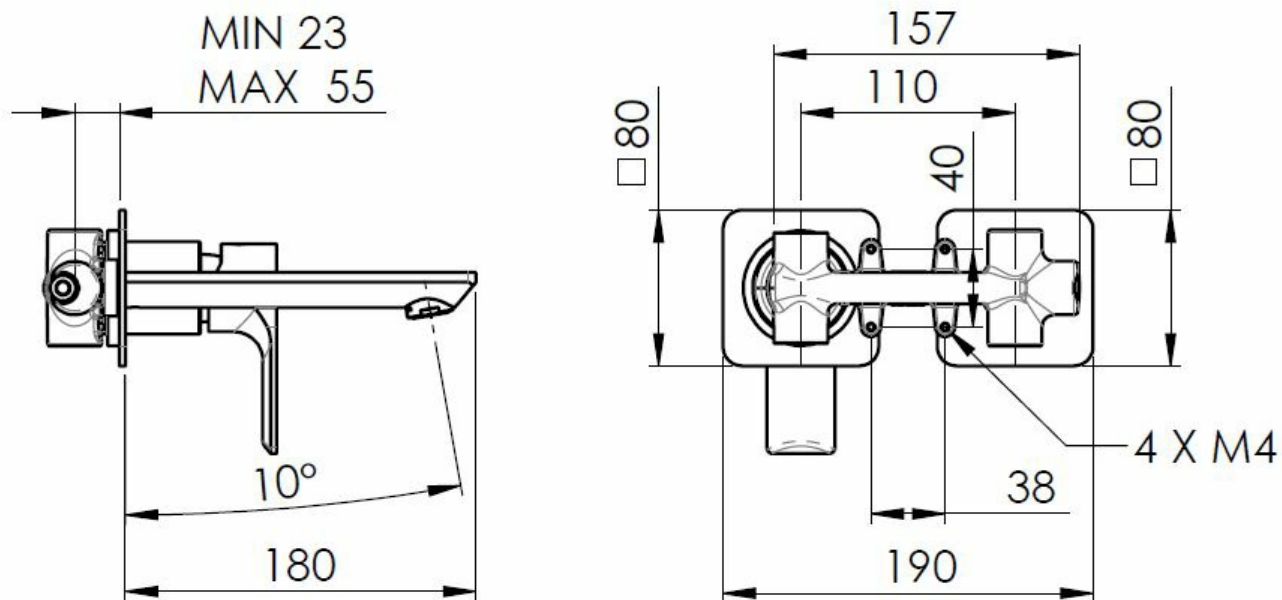

Order code: XA08/14

Basic information

Brand: Sapho
Series: PAX

Size

Width: 190 mm
Height: 80 mm
Depth: 160 mm

Properties

Colour: White matt
Material: Brass
Shape: Circular
Installation: Concealed
Type of control: Lever
Cartridge diameter: 35 mm
Weight / Piece: 3.063 kg
Packaging: 1 Piece
Warranty: 6 years

Spare parts

KEROX ECO Replacement Cartridge dia 35mm, low (Order code: 2121B2)
Male Tap Aerator M24x1, plastic (Order code: NDA803NE)
Replacement Cartridge (Order code: 521601)

Technical sheet

ACQUA FREDDA
COLD WATER
G1/2