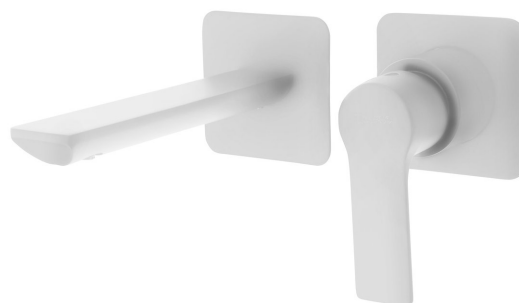

PAX concealed basin mixer, white matt

Order code: XA08/14

Basic information

Brand: Sapho

Series: PAX

Size

Width: 190 mm

Height: 80 mm

Depth: 160 mm

Properties

Colour: White matt

Material: Brass

Shape: Circular

Installation: Concealed

Type of control: Lever

Cartridge diameter: 35 mm

Weight / Piece: 3.063 kg

Packaging: 1 Piece

Warranty: 6 years

Spare parts

KEROX ECO Replacement Cartridge dia 35mm, low (Order code: 2121B2)

Male Tap Aerator M24x1, plastic (Order code: NDA803NE)

Replacement Cartridge (Order code: 521601)