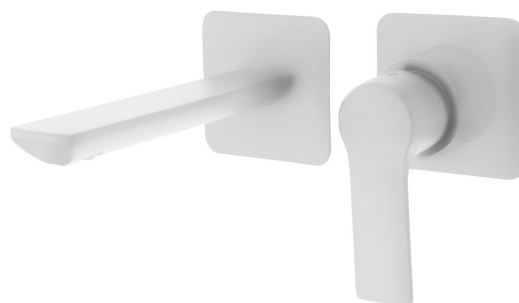

PAX concealed basin mixer, white matt

Order code: XA08/14

Basic information

Brand: Sapho
Series: PAX

Size

Width: 190 mm
Height: 80 mm
Depth: 160 mm

Properties

Colour: White matt
Material: Brass
Shape: Circular
Installation: Concealed
Type of control: Lever
Cartridge diameter: 35 mm
Weight / Piece: 3.063 kg
Packaging: 1 Piece
Warranty: 6 years

Spare parts

KEROX ECO Replacement Cartridge dia 35mm, low (Order code: 2121B2)
Male Tap Aerator M24x1, plastic (Order code: NDA803NE)
Replacement Cartridge (Order code: 521601)

Technical sheet

ACQUA FREDDA
COLD WATER
G1/2