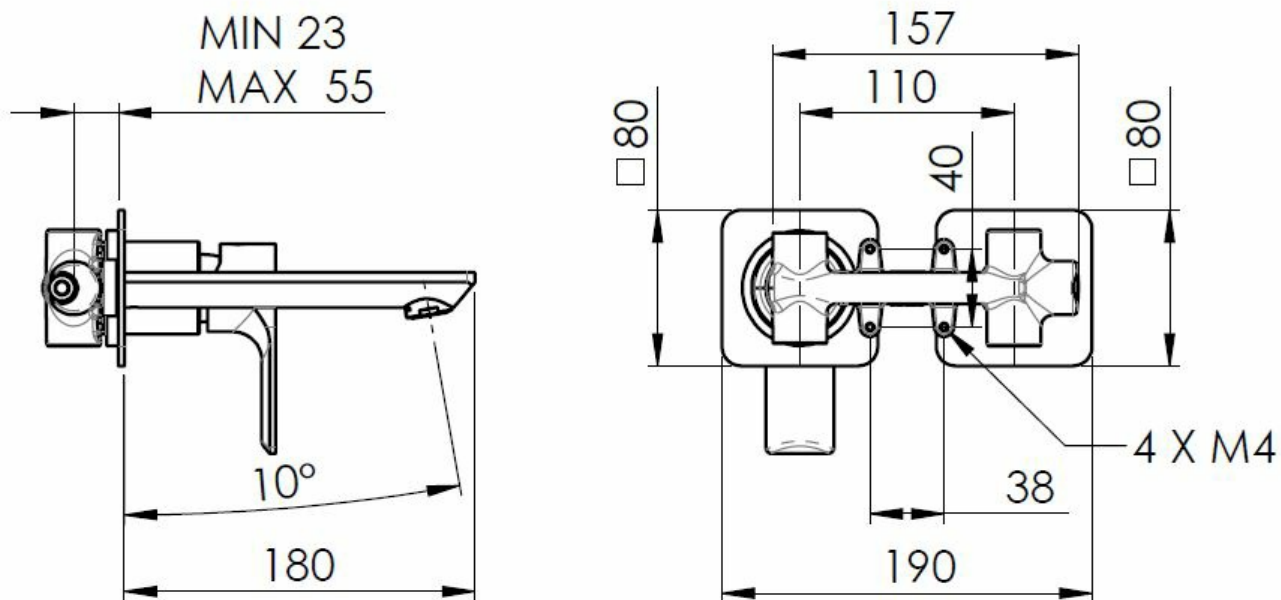

PAX concealed basin mixer, white matt

Order code: XA08/14

Basic information

Brand: Sapho
Series: PAX

Size

Width: 190 mm
Height: 80 mm
Depth: 160 mm

Properties

Colour: White matt
Material: Brass
Shape: Circular
Installation: Concealed
Type of control: Lever
Cartridge diameter: 35 mm
Weight / Piece: 3.063 kg
Packaging: 1 Piece
Warranty: 6 years

Spare parts

KEROX ECO Replacement Cartridge dia 35mm, low (Order code: 2121B2)
Male Tap Aerator M24x1, plastic (Order code: NDA803NE)
Replacement Cartridge (Order code: 521601)

Technical sheet

ACQUA FREDDA
COLD WATER
G1/2