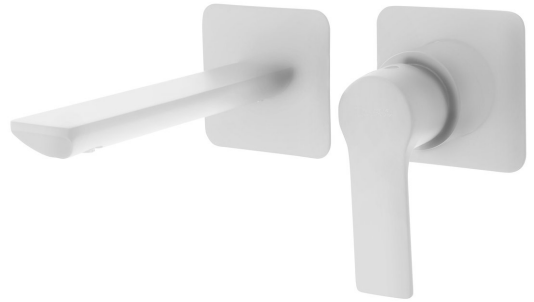

PAX concealed basin mixer, white matt

Order code: XA08/14

Size

Width: 190 mm
 Height: 80 mm
 Depth: 160 mm

Properties

Colour: White matt
 Material: Brass
 Warranty: 6 years

Technical sheet

ACQUA FREDDA
 COLD WATER
 G1/2

ACQUA CALDA
 HOT WATER
 G1/2