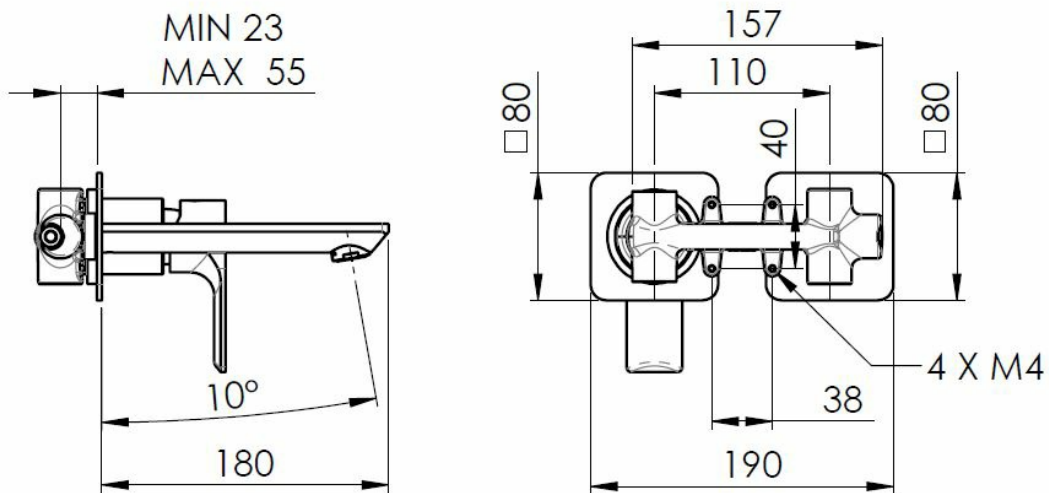

PAX concealed basin mixer, white matt

Order code: XA08/14

Size

Width: 190 mm
 Height: 80 mm
 Depth: 160 mm

Properties

Colour: White matt
 Material: Brass
 Warranty: 6 years

Technical sheet

ACQUA FREDDA
 COLD WATER
 G1/2