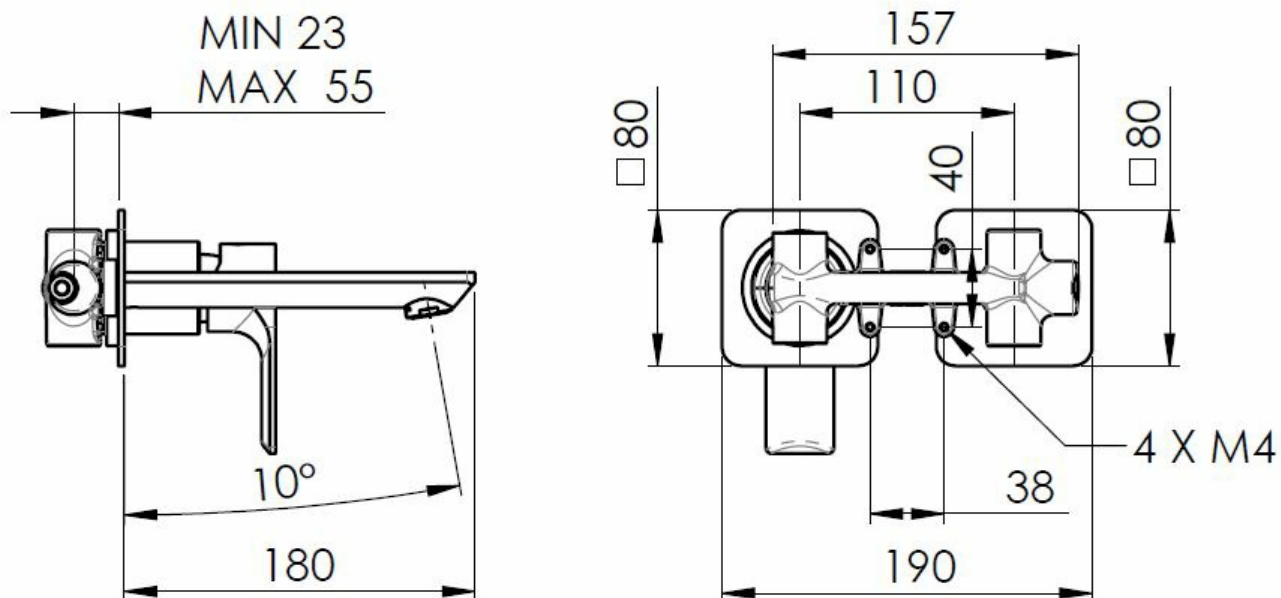

Technical sheet