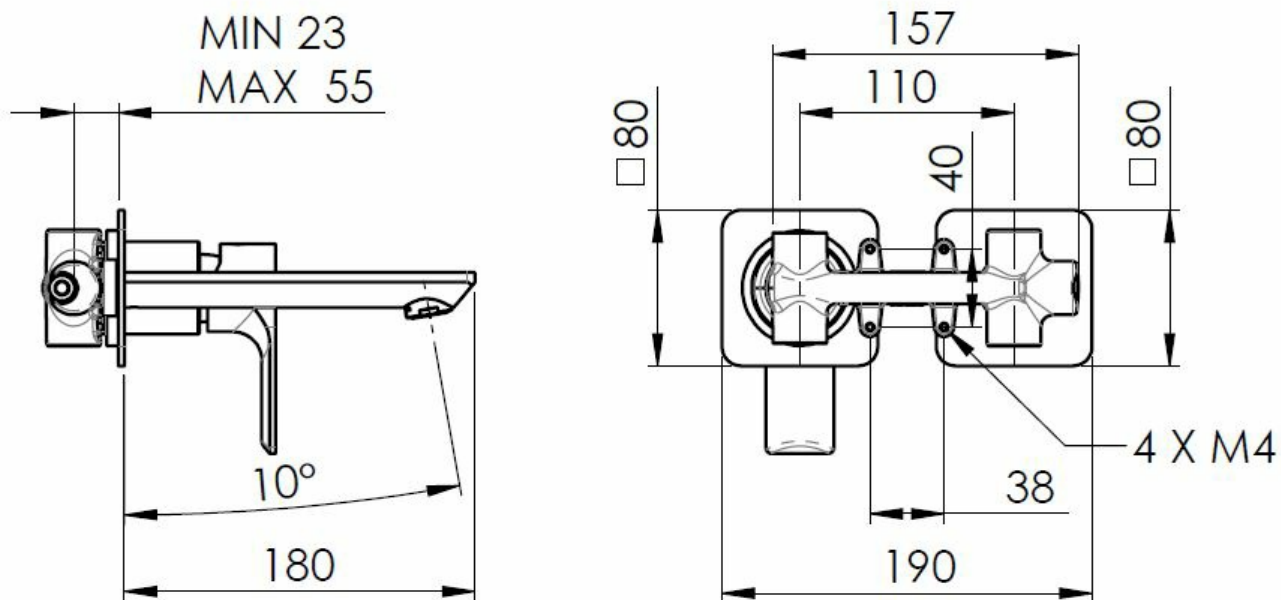

Technical sheet