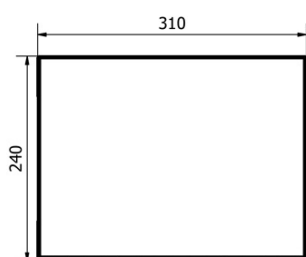

**Laundry basket for cabinet 310x570x230mm, Velcro fastener, grey**

**Order code:** UPE600

**Basic information**

**Brand:** Sapho

**Size**

**Width:** 310 mm  
**Height:** 570 mm  
**Depth:** 230 mm

**Properties**

**Colour:** Grey  
**Weight / Piece:** 1.3 kg  
**Packaging:** 1 Piece  
**Warranty:** 2 years

Laundry basket for cabinet 310x570x230mm, Velcro fastener, grey

Technical sheet

A (1 : 1,5)