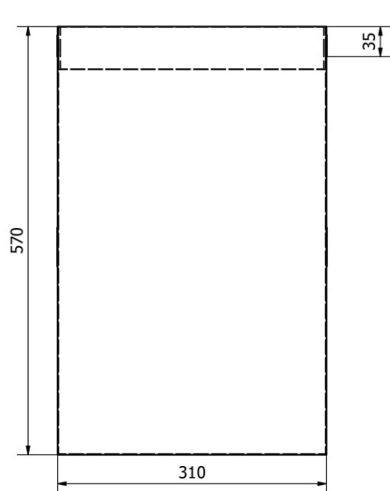

**Laundry basket for cabinet 310x570x230mm, Velcro fastener, grey**

**Order code:** UPE600

**Basic information**

**Brand:** Sapho

**Size**

**Width:** 310 mm  
**Height:** 570 mm  
**Depth:** 230 mm

**Properties**

**Colour:** Grey  
**Weight / Piece:** 1.3 kg  
**Packaging:** 1 Piece  
**Warranty:** 2 years

Laundry basket for cabinet 310x570x230mm, Velcro fastener, grey

Technical sheet

A (1 : 1,5)