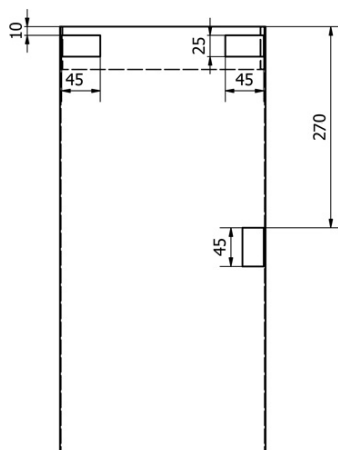

**Laundry basket for cabinet 310x570x230mm, Velcro fastener, grey**

**Order code:** UPE600

**Basic information**

**Brand:** Sapho

**Size**

**Width:** 310 mm  
**Height:** 570 mm  
**Depth:** 230 mm

**Properties**

**Colour:** Grey  
**Weight / Piece:** 1.3 kg  
**Packaging:** 1 Piece  
**Warranty:** 2 years

Laundry basket for cabinet 310x570x230mm, Velcro fastener, grey

Technical sheet

A (1 : 1,5)