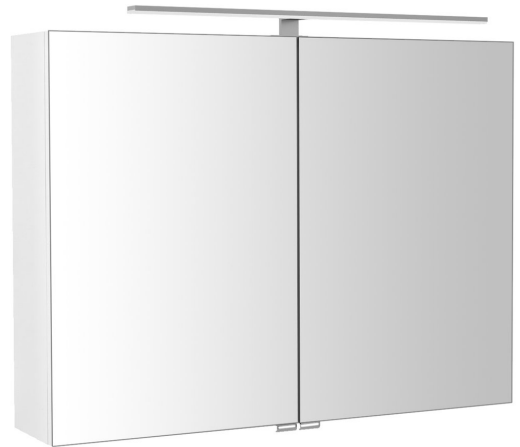

RIWA mirror cabinet incl. LED light, 81x70x17cm, glossy white

Order code: RIW080-0030

Size

Width: 810 mm

Height: 700 mm

Depth: 170 mm

Properties

Colour: White

Material: MDF/laminate

Warranty: 2 years