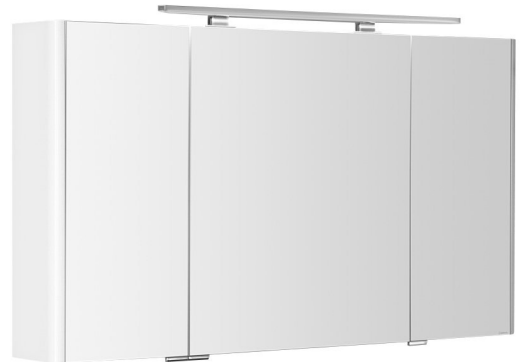

LUCIE mirror cabinet incl. LED light, 126x70x17cm, white

Order code: LU125-0030

Size

Width: 1260 mm

Height: 700 mm

Depth: 170 mm

Properties

Colour: White

Material: MDF/laminate

Warranty: 2 years