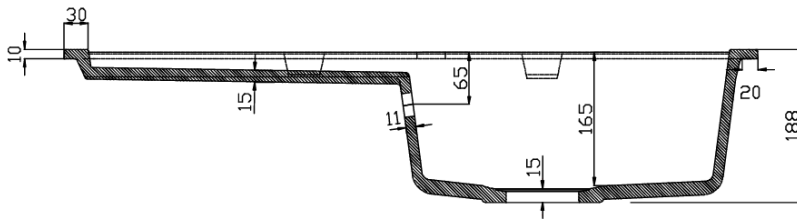

1,0 Bowl Granite Kitchen Sink 86x50cm, black

Order code: GR1204

Basic information

Brand: Sapho

Size

Width: 860 mm

Height: 188 mm

Depth: 500 mm

Properties

Colour: Black

Material: Granite

Installation: Top mount

Tap hole: 1 tap hole

Overflow: Yes

Shape: Oval/Ellipse

Basin cabinet minimum width: 500 mm

Shelf: Left/Right by turning the sink

Package contains: Kitchen drain set with trap, Template for a sink cut-out

Weight / Piece: 17.8 kg

Packaging: 1 Piece

Warranty: 2 years

Spare parts

Space-saving kitchen sink trap with overflow and dishwasher connection 6/4", DN40, white (Order code: 155.126.0)

Sink stainless steel waste 6/4", with control (Order code: 155.122.0)

Technical sheet

REZ A-A

REZ B-B