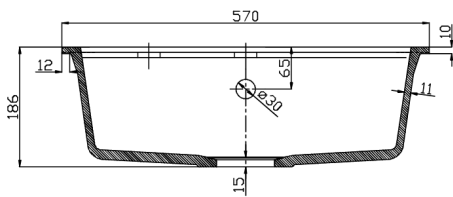

Technical sheet

REZ A-A

REZ B-B