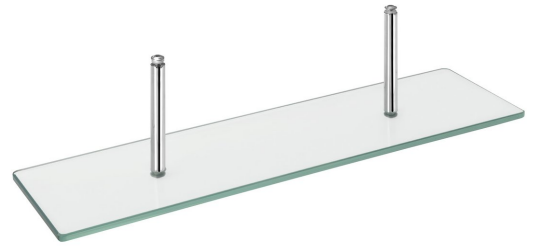

Glass Shelf for Mirror Cabinet, inc Fixings, 60cm, chrome

Order code: SH060

Size

Width: 600 mm

Height: 118 mm

Depth: 140 mm

Properties

Material: Glass

Warranty: 2 years