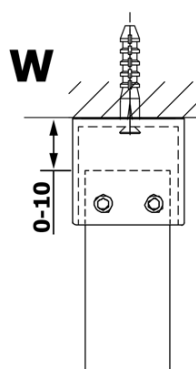

VARIO matt glass 1400x2000mm

Order code: GX1414

Basic information

Brand: Gelco

Series: VARIO

Size

Width: 1400 mm

Height: 2000 mm

Properties

Glass colour: Matte glass

Glass finish: Coated glass

Glass thickness: 8 mm

Weight / Piece: 72.0 kg

Packaging: 1 Piece

Warranty: 3 years

Technical sheet

MODEL	A
GX1470	685-700
GX1480	785-800
GX1490	885-900
GX1410	985-1000
GX1411	1085-1100
GX1412	1185-1200
GX1413	1285-1300
GX1414	1385-1400

MODEL	A
GX1470	679
GX1480	779
GX1490	879
GX1410	979
GX1411	1079
GX1412	1179
GX1413	1279
GX1414	1379