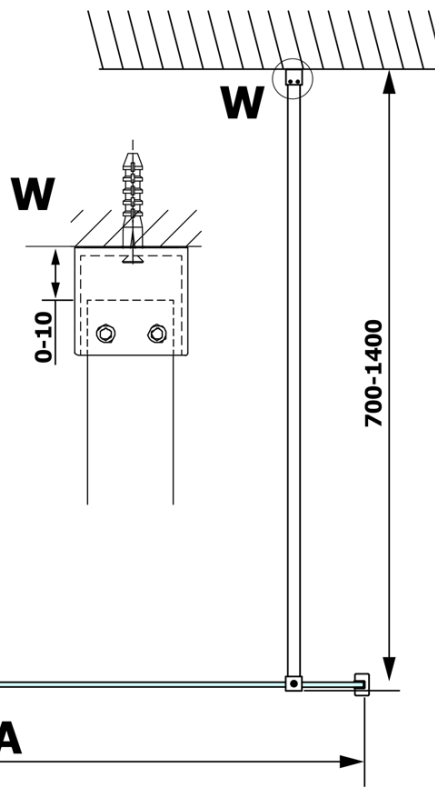

VARIO matt glass 1400x2000mm

Order code: GX1414

Basic information

Brand: Gelco

Series: VARIO

Size

Width: 1400 mm

Height: 2000 mm

Properties

Glass colour: Matte glass

Glass finish: Coated glass

Glass thickness: 8 mm

Weight / Piece: 72.0 kg

Packaging: 1 Piece

Warranty: 3 years

Technical sheet

MODEL	A
GX1470	685-700
GX1480	785-800
GX1490	885-900
GX1410	985-1000
GX1411	1085-1100
GX1412	1185-1200
GX1413	1285-1300
GX1414	1385-1400

MODEL	A
GX1470	679
GX1480	779
GX1490	879
GX1410	979
GX1411	1079
GX1412	1179
GX1413	1279
GX1414	1379