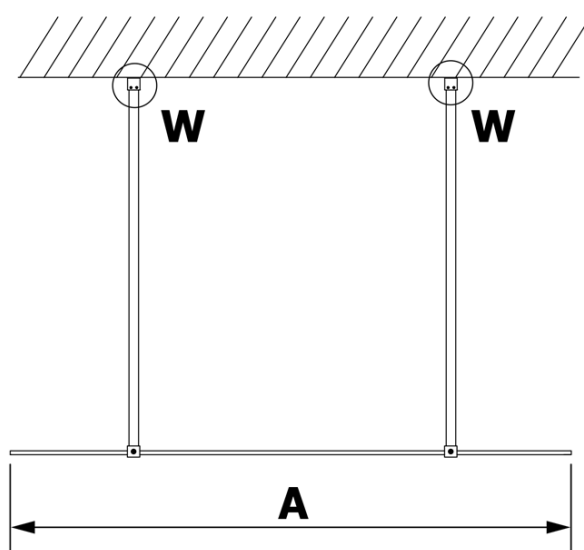

VARIO matt glass 1400x2000mm

Order code: GX1414

Basic information

Brand: Gelco

Series: VARIO

Size

Width: 1400 mm

Height: 2000 mm

Properties

Glass colour: Matte glass

Glass finish: Coated glass

Glass thickness: 8 mm

Weight / Piece: 72.0 kg

Packaging: 1 Piece

Warranty: 3 years

Technical sheet

MODEL	A
GX1470	685-700
GX1480	785-800
GX1490	885-900
GX1410	985-1000
GX1411	1085-1100
GX1412	1185-1200
GX1413	1285-1300
GX1414	1385-1400

MODEL	A
GX1470	679
GX1480	779
GX1490	879
GX1410	979
GX1411	1079
GX1412	1179
GX1413	1279
GX1414	1379