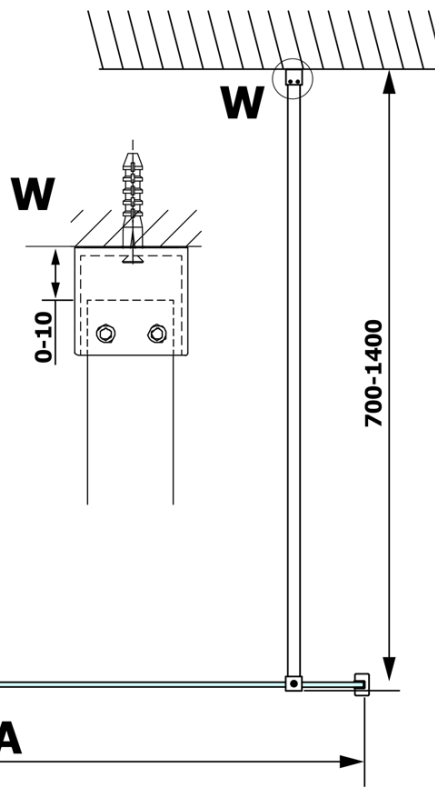

Order code: GX1414

Basic information

Brand: Gelco
Series: VARIO

Size

Width: 1400 mm
Height: 2000 mm

Properties

Glass colour: Matte glass
Glass finish: Coated glass
Glass thickness: 8 mm
Weight / Piece: 72.0 kg
Packaging: 1 Piece
Warranty: 3 years

Technical sheet

MODEL	A
GX1470	685-700
GX1480	785-800
GX1490	885-900
GX1410	985-1000
GX1411	1085-1100
GX1412	1185-1200
GX1413	1285-1300
GX1414	1385-1400

MODEL	A
GX1470	679
GX1480	779
GX1490	879
GX1410	979
GX1411	1079
GX1412	1179
GX1413	1279
GX1414	1379