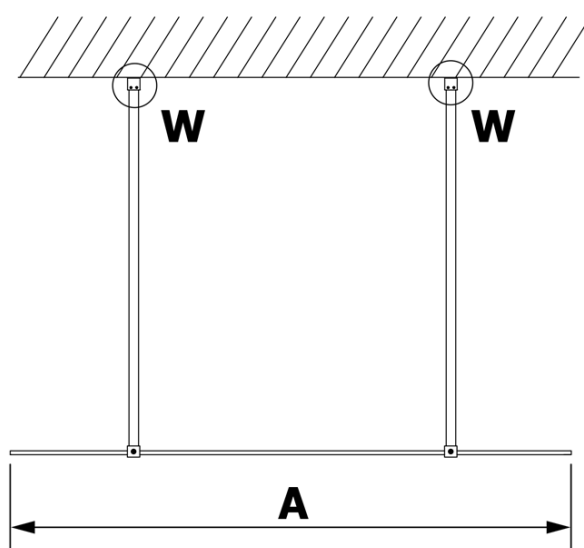

### Size

**Width:** 1400 mm  
**Height:** 2000 mm

### Properties

**Glass colour:** Matte glass  
**Glass finish:** Coated glass  
**Glass thickness:** 8 mm  
**Weight / Piece:** 72.0 kg  
**Packaging:** 1 Piece  
**Warranty:** 3 years

Technical sheet

MODEL	A
GX1470	685-700
GX1480	785-800
GX1490	885-900
GX1410	985-1000
GX1411	1085-1100
GX1412	1185-1200
GX1413	1285-1300
GX1414	1385-1400