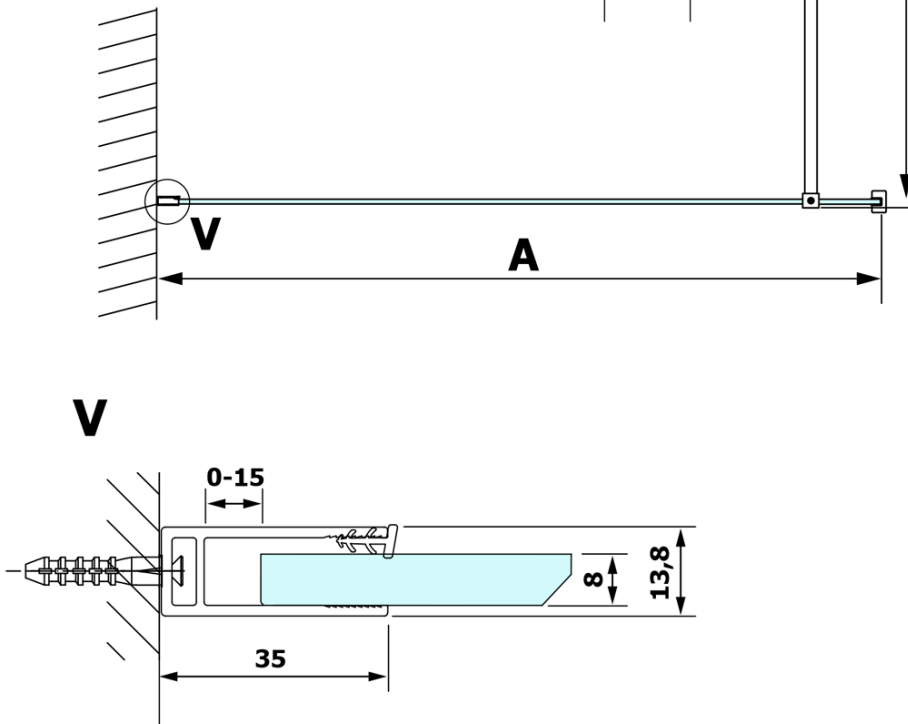

### Size

**Width:** 1400 mm  
**Height:** 2000 mm

### Properties

**Glass colour:** Matte glass  
**Glass finish:** Coated glass  
**Glass thickness:** 8 mm  
**Weight / Piece:** 72.0 kg  
**Packaging:** 1 Piece  
**Warranty:** 3 years

Technical sheet

MODEL	A
GX1470	685-700
GX1480	785-800
GX1490	885-900
GX1410	985-1000
GX1411	1085-1100
GX1412	1185-1200
GX1413	1285-1300
GX1414	1385-1400