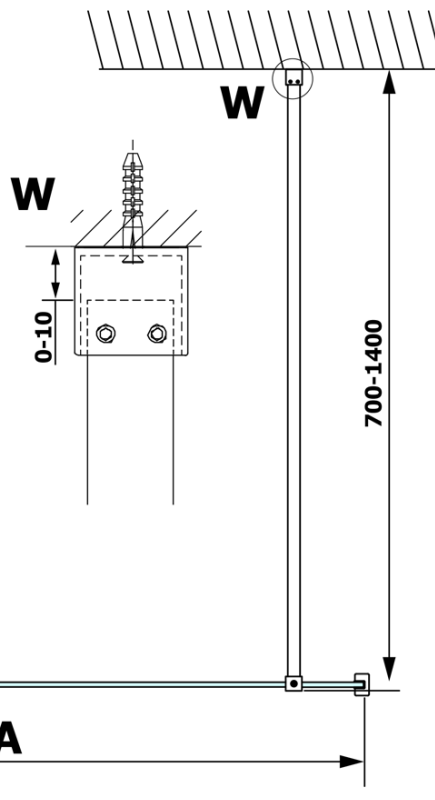

### Size

**Width:** 1400 mm  
**Height:** 2000 mm

### Properties

**Glass colour:** Matte glass  
**Glass finish:** Coated glass  
**Glass thickness:** 8 mm  
**Weight / Piece:** 72.0 kg  
**Packaging:** 1 Piece  
**Warranty:** 3 years

Technical sheet

MODEL	A
GX1470	685-700
GX1480	785-800
GX1490	885-900
GX1410	985-1000
GX1411	1085-1100
GX1412	1185-1200
GX1413	1285-1300
GX1414	1385-1400