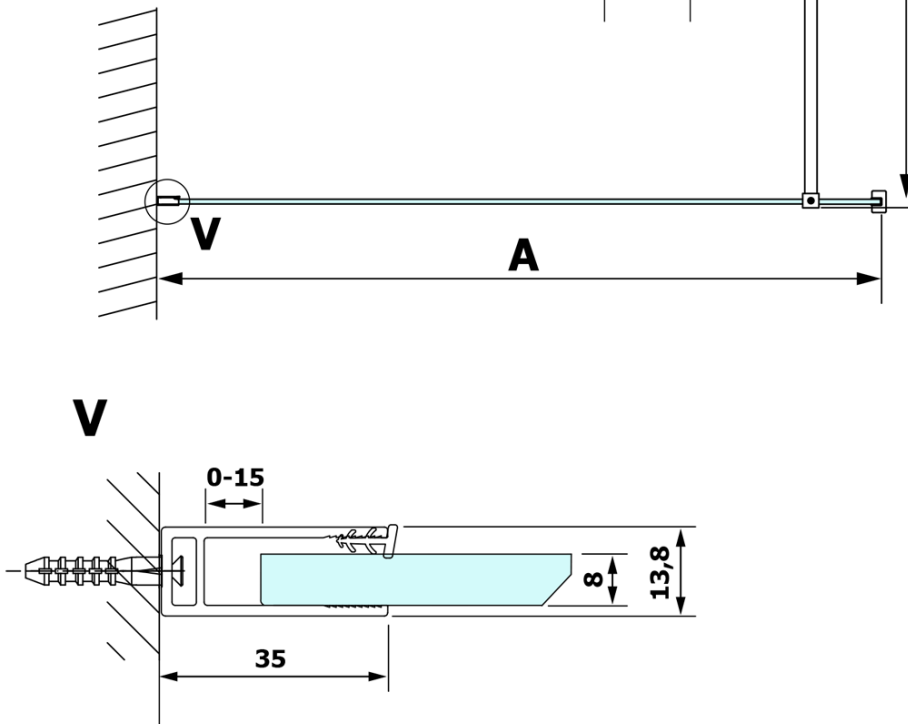

VARIO matt glass 1300x2000mm

Order code: GX1413

Basic information

Brand: Gelco

Series: VARIO

Size

Width: 1300 mm

Height: 2000 mm

Properties

Glass colour: Matte glass

Glass finish: Coated glass

Glass thickness: 8 mm

Weight / Piece: 67.0 kg

Packaging: 1 Piece

Warranty: 3 years

Technical sheet

MODEL	A
GX1470	685-700
GX1480	785-800
GX1490	885-900
GX1410	985-1000
GX1411	1085-1100
GX1412	1185-1200
GX1413	1285-1300
GX1414	1385-1400

MODEL	A
GX1470	679
GX1480	779
GX1490	879
GX1410	979
GX1411	1079
GX1412	1179
GX1413	1279
GX1414	1379