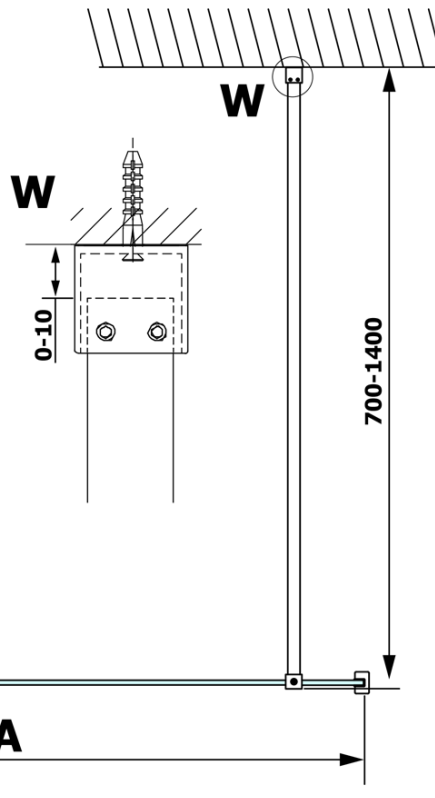

VARIO matt glass 1300x2000mm

Order code: GX1413

Basic information

Brand: Gelco

Series: VARIO

Size

Width: 1300 mm

Height: 2000 mm

Properties

Glass colour: Matte glass

Glass finish: Coated glass

Glass thickness: 8 mm

Weight / Piece: 67.0 kg

Packaging: 1 Piece

Warranty: 3 years

Technical sheet

MODEL	A
GX1470	685-700
GX1480	785-800
GX1490	885-900
GX1410	985-1000
GX1411	1085-1100
GX1412	1185-1200
GX1413	1285-1300
GX1414	1385-1400

MODEL	A
GX1470	679
GX1480	779
GX1490	879
GX1410	979
GX1411	1079
GX1412	1179
GX1413	1279
GX1414	1379