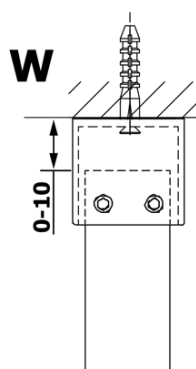

VARIO matt glass 1300x2000mm

Order code: GX1413

Basic information

Brand: Gelco

Series: VARIO

Size

Width: 1300 mm

Height: 2000 mm

Properties

Glass colour: Matte glass

Glass finish: Coated glass

Glass thickness: 8 mm

Weight / Piece: 67.0 kg

Packaging: 1 Piece

Warranty: 3 years

Technical sheet

MODEL	A
GX1470	685-700
GX1480	785-800
GX1490	885-900
GX1410	985-1000
GX1411	1085-1100
GX1412	1185-1200
GX1413	1285-1300
GX1414	1385-1400

MODEL	A
GX1470	679
GX1480	779
GX1490	879
GX1410	979
GX1411	1079
GX1412	1179
GX1413	1279
GX1414	1379