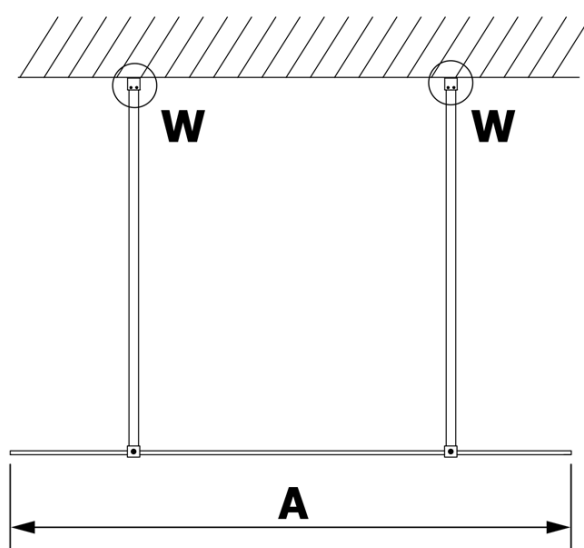

VARIO matt glass 1300x2000mm

Order code: GX1413

Basic information

Brand: Gelco

Series: VARIO

Size

Width: 1300 mm

Height: 2000 mm

Properties

Glass colour: Matte glass

Glass finish: Coated glass

Glass thickness: 8 mm

Weight / Piece: 67.0 kg

Packaging: 1 Piece

Warranty: 3 years

Technical sheet

MODEL	A
GX1470	685-700
GX1480	785-800
GX1490	885-900
GX1410	985-1000
GX1411	1085-1100
GX1412	1185-1200
GX1413	1285-1300
GX1414	1385-1400

MODEL	A
GX1470	679
GX1480	779
GX1490	879
GX1410	979
GX1411	1079
GX1412	1179
GX1413	1279
GX1414	1379