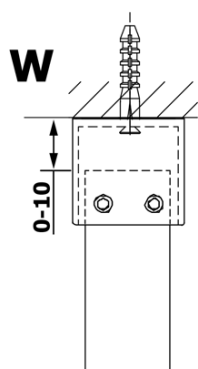

VARIO matt glass 1200x2000mm

Order code: GX1412

Basic information

Brand: Gelco

Series: VARIO

Size

Width: 1200 mm

Height: 2000 mm

Properties

Glass colour: Matte glass

Glass finish: Coated glass

Glass thickness: 8 mm

Weight / Piece: 62.0 kg

Packaging: 1 Piece

Warranty: 3 years

Technical sheet

| MODEL | A |
|--------|-----------|
| GX1470 | 685-700 |
| GX1480 | 785-800 |
| GX1490 | 885-900 |
| GX1410 | 985-1000 |
| GX1411 | 1085-1100 |
| GX1412 | 1185-1200 |
| GX1413 | 1285-1300 |
| GX1414 | 1385-1400 |