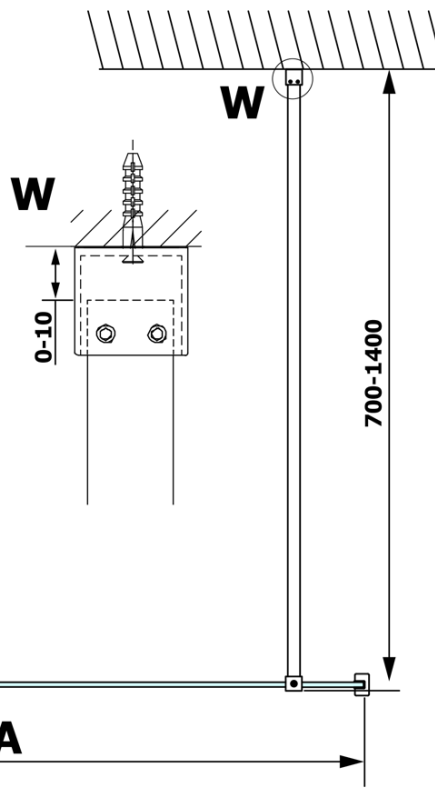

VARIO matt glass 1200x2000mm

Order code: GX1412

Basic information

Brand: Gelco

Series: VARIO

Size

Width: 1200 mm

Height: 2000 mm

Properties

Glass colour: Matte glass

Glass finish: Coated glass

Glass thickness: 8 mm

Weight / Piece: 62.0 kg

Packaging: 1 Piece

Warranty: 3 years

Technical sheet

| MODEL | A |
|--------|-----------|
| GX1470 | 685-700 |
| GX1480 | 785-800 |
| GX1490 | 885-900 |
| GX1410 | 985-1000 |
| GX1411 | 1085-1100 |
| GX1412 | 1185-1200 |
| GX1413 | 1285-1300 |
| GX1414 | 1385-1400 |