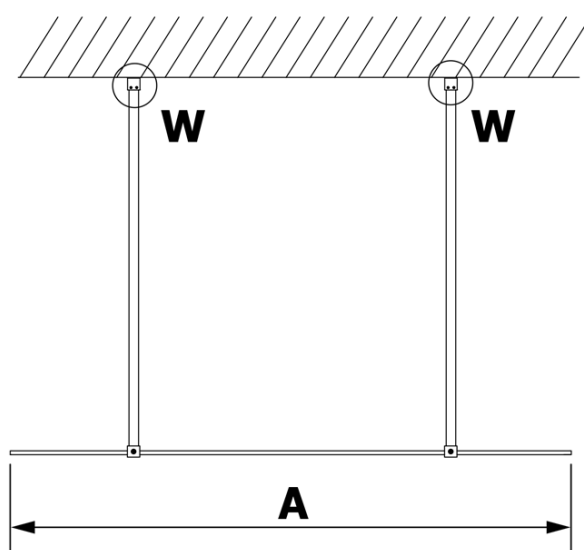

VARIO matt glass 1200x2000mm

Order code: GX1412

Basic information

Brand: Gelco

Series: VARIO

Size

Width: 1200 mm

Height: 2000 mm

Properties

Glass colour: Matte glass

Glass finish: Coated glass

Glass thickness: 8 mm

Weight / Piece: 62.0 kg

Packaging: 1 Piece

Warranty: 3 years

Technical sheet

| MODEL | A |
|--------|-----------|
| GX1470 | 685-700 |
| GX1480 | 785-800 |
| GX1490 | 885-900 |
| GX1410 | 985-1000 |
| GX1411 | 1085-1100 |
| GX1412 | 1185-1200 |
| GX1413 | 1285-1300 |
| GX1414 | 1385-1400 |