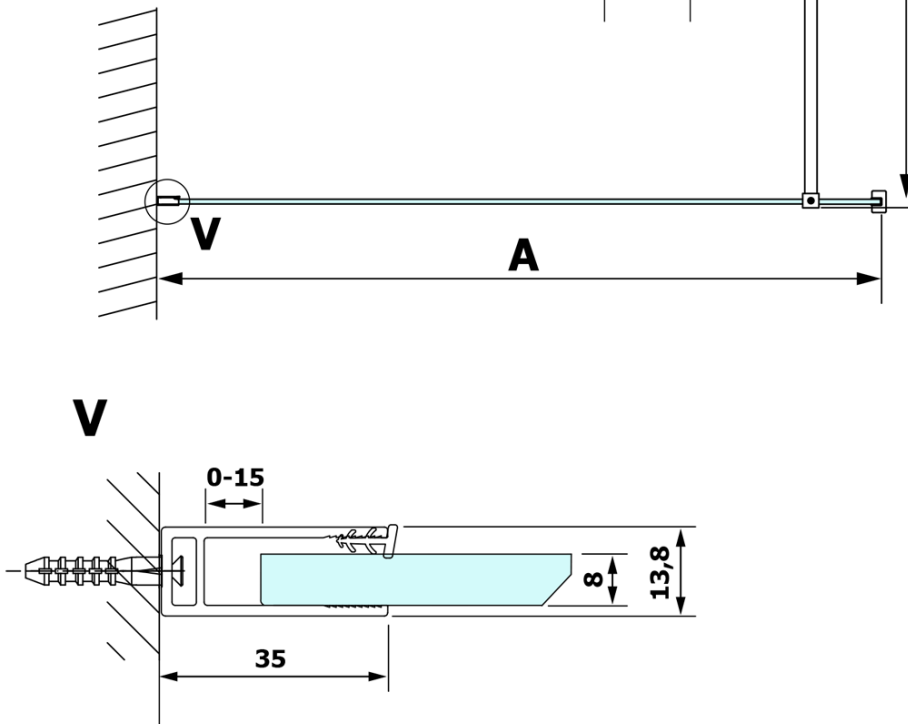

VARIO matt glass 1200x2000mm

Order code: GX1412

Basic information

Brand: Gelco

Series: VARIO

Size

Width: 1200 mm

Height: 2000 mm

Properties

Glass colour: Matte glass

Glass finish: Coated glass

Glass thickness: 8 mm

Weight / Piece: 62.0 kg

Packaging: 1 Piece

Warranty: 3 years

Technical sheet

| MODEL | A |
|--------|-----------|
| GX1470 | 685-700 |
| GX1480 | 785-800 |
| GX1490 | 885-900 |
| GX1410 | 985-1000 |
| GX1411 | 1085-1100 |
| GX1412 | 1185-1200 |
| GX1413 | 1285-1300 |
| GX1414 | 1385-1400 |