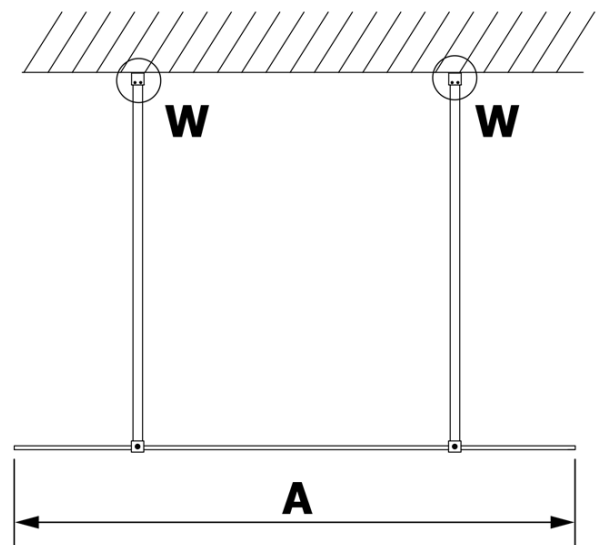

### Size

**Width:** 1200 mm

**Height:** 2000 mm

### Properties

**Glass colour:** Matte glass

**Glass finish:** Coated glass

**Glass thickness:** 8 mm

**Weight / Piece:** 62.0 kg

**Packaging:** 1 Piece

**Warranty:** 3 years

Technical sheet

| MODEL  | A         |
|--------|-----------|
| GX1470 | 685-700   |
| GX1480 | 785-800   |
| GX1490 | 885-900   |
| GX1410 | 985-1000  |
| GX1411 | 1085-1100 |
| GX1412 | 1185-1200 |
| GX1413 | 1285-1300 |
| GX1414 | 1385-1400 |