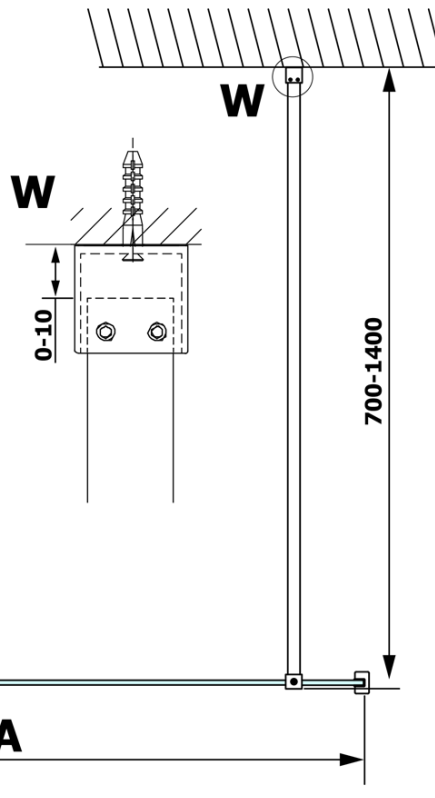

### Size

**Width:** 1200 mm

**Height:** 2000 mm

### Properties

**Glass colour:** Matte glass

**Glass finish:** Coated glass

**Glass thickness:** 8 mm

**Weight / Piece:** 62.0 kg

**Packaging:** 1 Piece

**Warranty:** 3 years

Technical sheet

| MODEL  | A         |
|--------|-----------|
| GX1470 | 685-700   |
| GX1480 | 785-800   |
| GX1490 | 885-900   |
| GX1410 | 985-1000  |
| GX1411 | 1085-1100 |
| GX1412 | 1185-1200 |
| GX1413 | 1285-1300 |
| GX1414 | 1385-1400 |