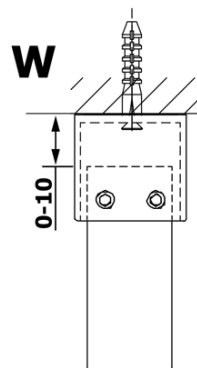

### Size

**Width:** 1200 mm

**Height:** 2000 mm

### Properties

**Glass colour:** Matte glass

**Glass finish:** Coated glass

**Glass thickness:** 8 mm

**Weight / Piece:** 62.0 kg

**Packaging:** 1 Piece

**Warranty:** 3 years

Technical sheet

| MODEL  | A         |
|--------|-----------|
| GX1470 | 685-700   |
| GX1480 | 785-800   |
| GX1490 | 885-900   |
| GX1410 | 985-1000  |
| GX1411 | 1085-1100 |
| GX1412 | 1185-1200 |
| GX1413 | 1285-1300 |
| GX1414 | 1385-1400 |