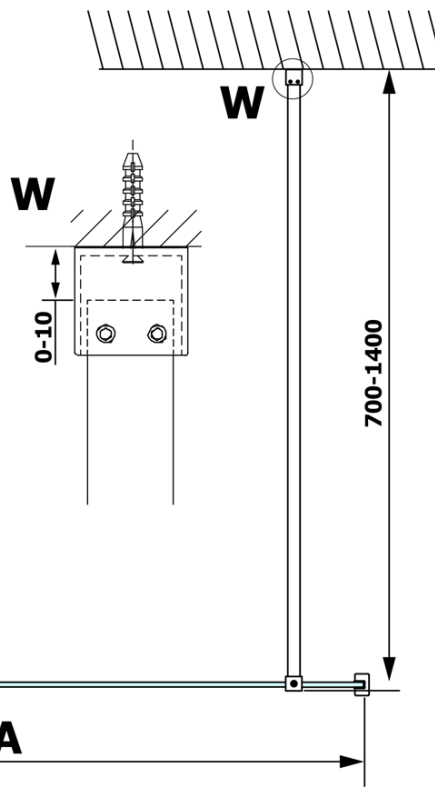

VARIO matt glass 1200x2000mm

Order code: GX1412

Basic information

Brand: Gelco

Series: VARIO

Size

Width: 1200 mm

Height: 2000 mm

Properties

Glass colour: Matte glass

Glass finish: Coated glass

Glass thickness: 8 mm

Weight / Piece: 62.0 kg

Packaging: 1 Piece

Warranty: 3 years

Technical sheet

MODEL	A
GX1470	685-700
GX1480	785-800
GX1490	885-900
GX1410	985-1000
GX1411	1085-1100
GX1412	1185-1200
GX1413	1285-1300
GX1414	1385-1400

MODEL	A
GX1470	679
GX1480	779
GX1490	879
GX1410	979
GX1411	1079
GX1412	1179
GX1413	1279
GX1414	1379