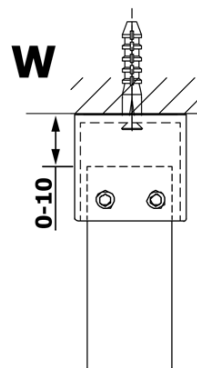

VARIO matt glass 1200x2000mm

Order code: GX1412

Basic information

Brand: Gelco

Series: VARIO

Size

Width: 1200 mm

Height: 2000 mm

Properties

Glass colour: Matte glass

Glass finish: Coated glass

Glass thickness: 8 mm

Weight / Piece: 62.0 kg

Packaging: 1 Piece

Warranty: 3 years

Technical sheet

MODEL	A
GX1470	685-700
GX1480	785-800
GX1490	885-900
GX1410	985-1000
GX1411	1085-1100
GX1412	1185-1200
GX1413	1285-1300
GX1414	1385-1400

MODEL	A
GX1470	679
GX1480	779
GX1490	879
GX1410	979
GX1411	1079
GX1412	1179
GX1413	1279
GX1414	1379