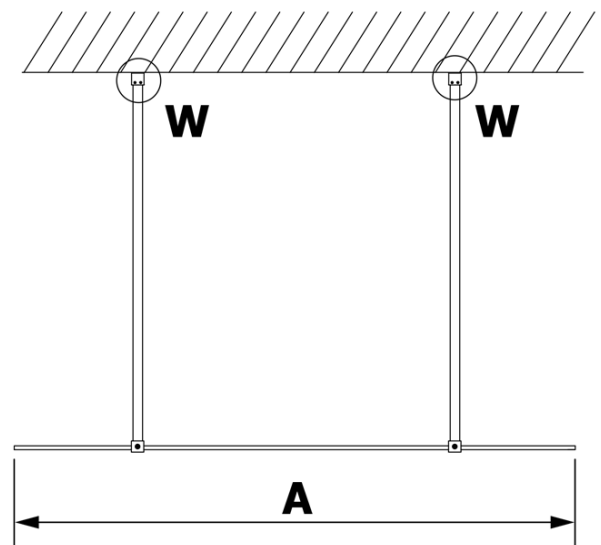

VARIO matt glass 1200x2000mm

Order code: GX1412

Basic information

Brand: Gelco

Series: VARIO

Size

Width: 1200 mm

Height: 2000 mm

Properties

Glass colour: Matte glass

Glass finish: Coated glass

Glass thickness: 8 mm

Weight / Piece: 62.0 kg

Packaging: 1 Piece

Warranty: 3 years

Technical sheet

MODEL	A
GX1470	685-700
GX1480	785-800
GX1490	885-900
GX1410	985-1000
GX1411	1085-1100
GX1412	1185-1200
GX1413	1285-1300
GX1414	1385-1400

MODEL	A
GX1470	679
GX1480	779
GX1490	879
GX1410	979
GX1411	1079
GX1412	1179
GX1413	1279
GX1414	1379