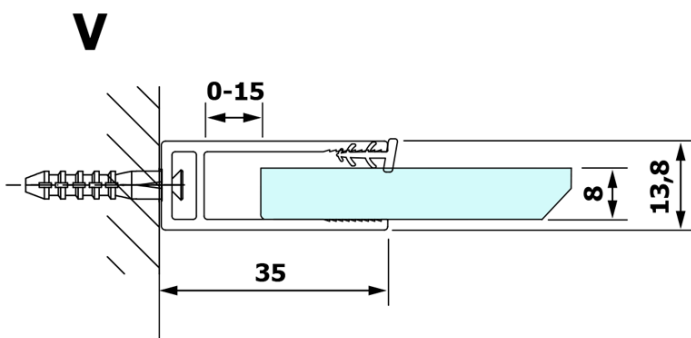

VARIO matt glass 1200x2000mm

Order code: GX1412

Basic information

Brand: Gelco

Series: VARIO

Size

Width: 1200 mm

Height: 2000 mm

Properties

Glass colour: Matte glass

Glass finish: Coated glass

Glass thickness: 8 mm

Weight / Piece: 62.0 kg

Packaging: 1 Piece

Warranty: 3 years

Technical sheet

MODEL	A
GX1470	685-700
GX1480	785-800
GX1490	885-900
GX1410	985-1000
GX1411	1085-1100
GX1412	1185-1200
GX1413	1285-1300
GX1414	1385-1400

MODEL	A
GX1470	679
GX1480	779
GX1490	879
GX1410	979
GX1411	1079
GX1412	1179
GX1413	1279
GX1414	1379