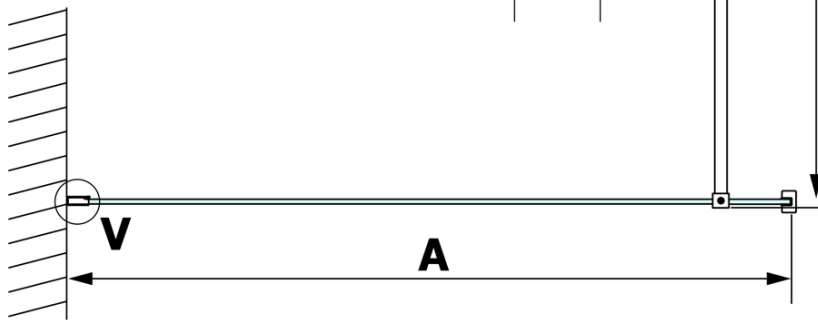

VARIO matt glass 1200x2000mm

Order code: GX1412

Basic information

Brand: Gelco

Series: VARIO

Size

Width: 1200 mm

Height: 2000 mm

Properties

Glass colour: Matte glass

Glass finish: Coated glass

Glass thickness: 8 mm

Weight / Piece: 62.0 kg

Packaging: 1 Piece

Warranty: 3 years

Technical sheet

MODEL	A
GX1470	685-700
GX1480	785-800
GX1490	885-900
GX1410	985-1000
GX1411	1085-1100
GX1412	1185-1200
GX1413	1285-1300
GX1414	1385-1400

MODEL	A
GX1470	679
GX1480	779
GX1490	879
GX1410	979
GX1411	1079
GX1412	1179
GX1413	1279
GX1414	1379