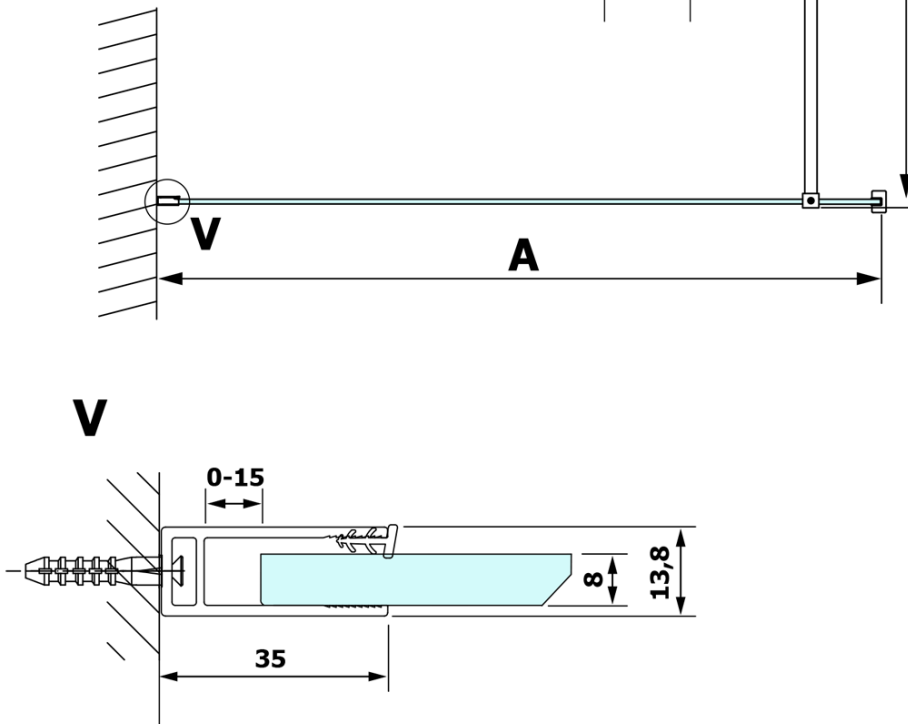

VARIO matt glass 1100x2000mm

Order code: GX1411

Basic information

Brand: Gelco

Series: VARIO

Size

Width: 1100 mm

Height: 2000 mm

Properties

Glass colour: Matte glass

Glass finish: Coated glass

Glass thickness: 8 mm

Weight / Piece: 57.0 kg

Packaging: 1 Piece

Warranty: 3 years

Technical sheet

MODEL	A
GX1470	685-700
GX1480	785-800
GX1490	885-900
GX1410	985-1000
GX1411	1085-1100
GX1412	1185-1200
GX1413	1285-1300
GX1414	1385-1400

MODEL	A
GX1470	679
GX1480	779
GX1490	879
GX1410	979
GX1411	1079
GX1412	1179
GX1413	1279
GX1414	1379