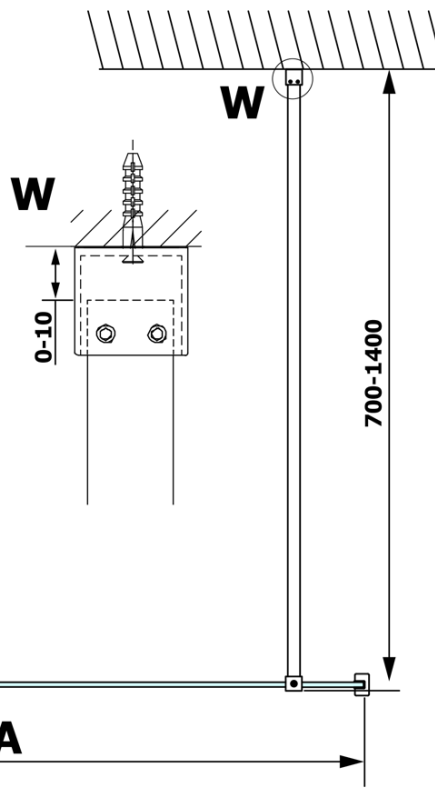

VARIO matt glass 1100x2000mm

Order code: GX1411

Basic information

Brand: Gelco

Series: VARIO

Size

Width: 1100 mm

Height: 2000 mm

Properties

Glass colour: Matte glass

Glass finish: Coated glass

Glass thickness: 8 mm

Weight / Piece: 57.0 kg

Packaging: 1 Piece

Warranty: 3 years

Technical sheet

MODEL	A
GX1470	685-700
GX1480	785-800
GX1490	885-900
GX1410	985-1000
GX1411	1085-1100
GX1412	1185-1200
GX1413	1285-1300
GX1414	1385-1400

MODEL	A
GX1470	679
GX1480	779
GX1490	879
GX1410	979
GX1411	1079
GX1412	1179
GX1413	1279
GX1414	1379