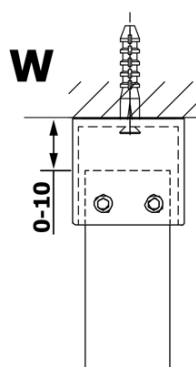

VARIO matt glass 1100x2000mm

Order code: GX1411

Basic information

Brand: Gelco

Series: VARIO

Size

Width: 1100 mm

Height: 2000 mm

Properties

Glass colour: Matte glass

Glass finish: Coated glass

Glass thickness: 8 mm

Weight / Piece: 57.0 kg

Packaging: 1 Piece

Warranty: 3 years

Technical sheet

MODEL	A
GX1470	685-700
GX1480	785-800
GX1490	885-900
GX1410	985-1000
GX1411	1085-1100
GX1412	1185-1200
GX1413	1285-1300
GX1414	1385-1400

MODEL	A
GX1470	679
GX1480	779
GX1490	879
GX1410	979
GX1411	1079
GX1412	1179
GX1413	1279
GX1414	1379