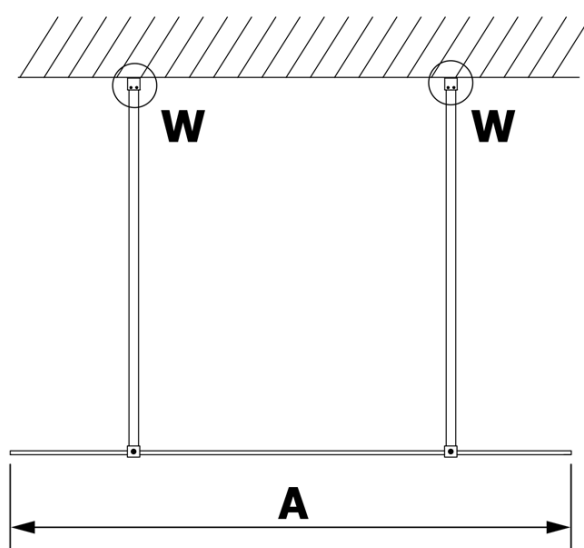

VARIO matt glass 1100x2000mm

Order code: GX1411

Basic information

Brand: Gelco

Series: VARIO

Size

Width: 1100 mm

Height: 2000 mm

Properties

Glass colour: Matte glass

Glass finish: Coated glass

Glass thickness: 8 mm

Weight / Piece: 57.0 kg

Packaging: 1 Piece

Warranty: 3 years

Technical sheet

MODEL	A
GX1470	685-700
GX1480	785-800
GX1490	885-900
GX1410	985-1000
GX1411	1085-1100
GX1412	1185-1200
GX1413	1285-1300
GX1414	1385-1400

MODEL	A
GX1470	679
GX1480	779
GX1490	879
GX1410	979
GX1411	1079
GX1412	1179
GX1413	1279
GX1414	1379