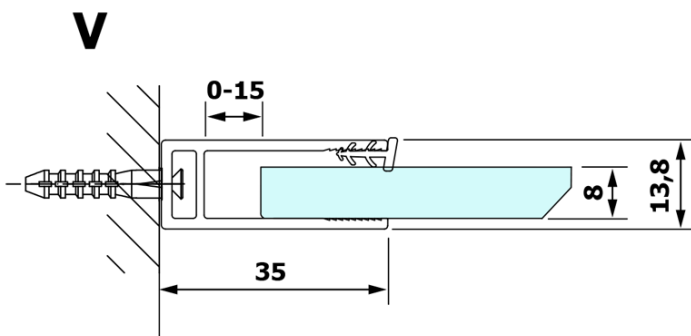

VARIO matt glass 1000x2000mm

Order code: GX1410

Basic information

Brand: Gelco

Series: VARIO

Size

Width: 1000 mm

Height: 2000 mm

Properties

Glass colour: Matte glass

Glass finish: Coated glass

Glass thickness: 8 mm

Weight / Piece: 43.0 kg

Packaging: 1 Piece

Warranty: 3 years

Technical sheet

MODEL	A
GX1470	685-700
GX1480	785-800
GX1490	885-900
GX1410	985-1000

MODEL	A
GX1470	685-700
GX1480	785-800
GX1490	885-900
GX1410	985-1000
GX1411	1085-1100
GX1412	1185-1200
GX1413	1285-1300
GX1414	1385-1400