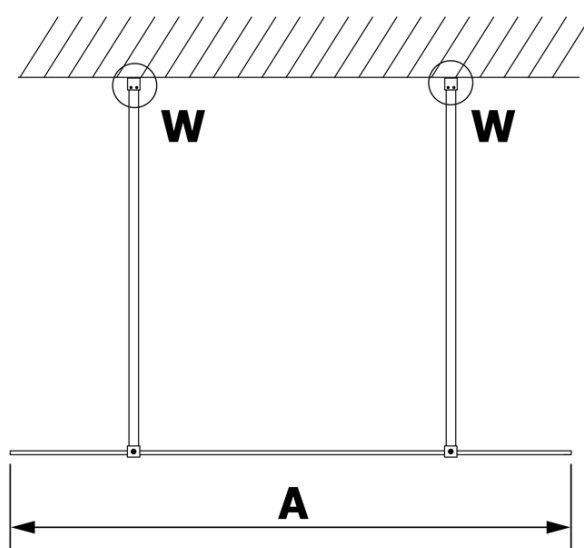

VARIO matt glass 1000x2000mm

Order code: GX1410

Basic information

Brand: Gelco

Series: VARIO

Size

Width: 1000 mm

Height: 2000 mm

Properties

Glass colour: Matte glass

Glass finish: Coated glass

Glass thickness: 8 mm

Weight / Piece: 43.0 kg

Packaging: 1 Piece

Warranty: 3 years

Technical sheet

MODEL	A
GX1470	685-700
GX1480	785-800
GX1490	885-900
GX1410	985-1000

MODEL	A
GX1470	685-700
GX1480	785-800
GX1490	885-900
GX1410	985-1000
GX1411	1085-1100
GX1412	1185-1200
GX1413	1285-1300
GX1414	1385-1400