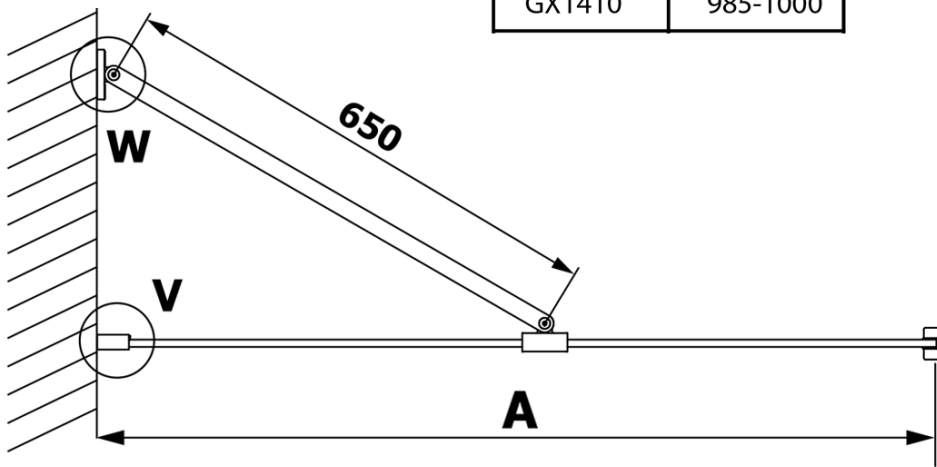

VARIO matt glass 1000x2000mm

Order code: GX1410

Basic information

Brand: Gelco

Series: VARIO

Size

Width: 1000 mm

Height: 2000 mm

Properties

Glass colour: Matte glass

Glass finish: Coated glass

Glass thickness: 8 mm

Weight / Piece: 43.0 kg

Packaging: 1 Piece

Warranty: 3 years

Technical sheet

MODEL	A
GX1470	685-700
GX1480	785-800
GX1490	885-900
GX1410	985-1000

MODEL	A
GX1470	685-700
GX1480	785-800
GX1490	885-900
GX1410	985-1000
GX1411	1085-1100
GX1412	1185-1200
GX1413	1285-1300
GX1414	1385-1400