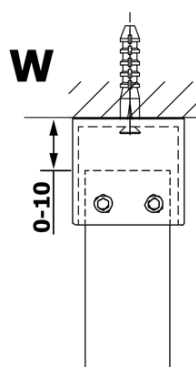

VARIO matt glass 1000x2000mm

Order code: GX1410

Basic information

Brand: Gelco

Series: VARIO

Size

Width: 1000 mm

Height: 2000 mm

Properties

Glass colour: Matte glass

Glass finish: Coated glass

Glass thickness: 8 mm

Weight / Piece: 43.0 kg

Packaging: 1 Piece

Warranty: 3 years

Technical sheet

MODEL	A
GX1470	685-700
GX1480	785-800
GX1490	885-900
GX1410	985-1000

MODEL	A
GX1470	685-700
GX1480	785-800
GX1490	885-900
GX1410	985-1000
GX1411	1085-1100
GX1412	1185-1200
GX1413	1285-1300
GX1414	1385-1400

MODEL	A
GX1470	679
GX1480	779
GX1490	879
GX1410	979
GX1411	1079
GX1412	1179
GX1413	1279
GX1414	1379