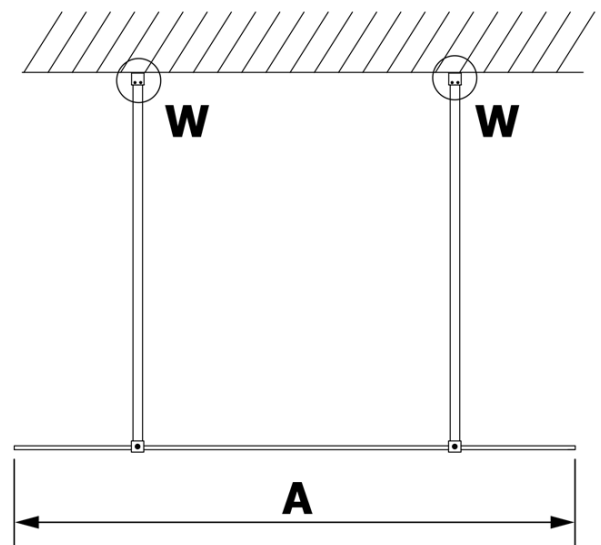

VARIO matt glass 1000x2000mm

Order code: GX1410

Basic information

Brand: Gelco

Series: VARIO

Size

Width: 1000 mm

Height: 2000 mm

Properties

Glass colour: Matte glass

Glass finish: Coated glass

Glass thickness: 8 mm

Weight / Piece: 43.0 kg

Packaging: 1 Piece

Warranty: 3 years

Technical sheet

MODEL	A
GX1470	685-700
GX1480	785-800
GX1490	885-900
GX1410	985-1000

MODEL	A
GX1470	685-700
GX1480	785-800
GX1490	885-900
GX1410	985-1000
GX1411	1085-1100
GX1412	1185-1200
GX1413	1285-1300
GX1414	1385-1400