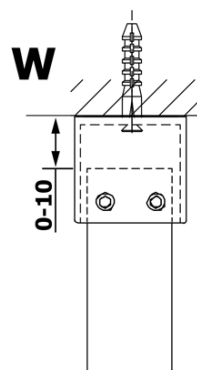

VARIO matt glass 1000x2000mm

Order code: GX1410

Basic information

Brand: Gelco

Series: VARIO

Size

Width: 1000 mm

Height: 2000 mm

Properties

Glass colour: Matte glass

Glass finish: Coated glass

Glass thickness: 8 mm

Weight / Piece: 43.0 kg

Packaging: 1 Piece

Warranty: 3 years

Technical sheet

MODEL	A
GX1470	685-700
GX1480	785-800
GX1490	885-900
GX1410	985-1000

MODEL	A
GX1470	685-700
GX1480	785-800
GX1490	885-900
GX1410	985-1000
GX1411	1085-1100
GX1412	1185-1200
GX1413	1285-1300
GX1414	1385-1400

MODEL	A
GX1470	679
GX1480	779
GX1490	879
GX1410	979
GX1411	1079
GX1412	1179
GX1413	1279
GX1414	1379