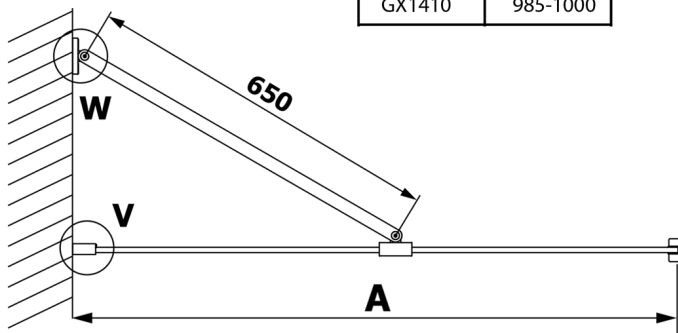

Order code: GX1410

Size

Width: 1000 mm
Height: 2000 mm

Properties

Warranty: 3 years

Technical sheet

| MODEL | A |
|--------|----------|
| GX1470 | 685-700 |
| GX1480 | 785-800 |
| GX1490 | 885-900 |
| GX1410 | 985-1000 |

| MODEL | A |
|--------|-----------|
| GX1470 | 685-700 |
| GX1480 | 785-800 |
| GX1490 | 885-900 |
| GX1410 | 985-1000 |
| GX1411 | 1085-1100 |
| GX1412 | 1185-1200 |
| GX1413 | 1285-1300 |
| GX1414 | 1385-1400 |