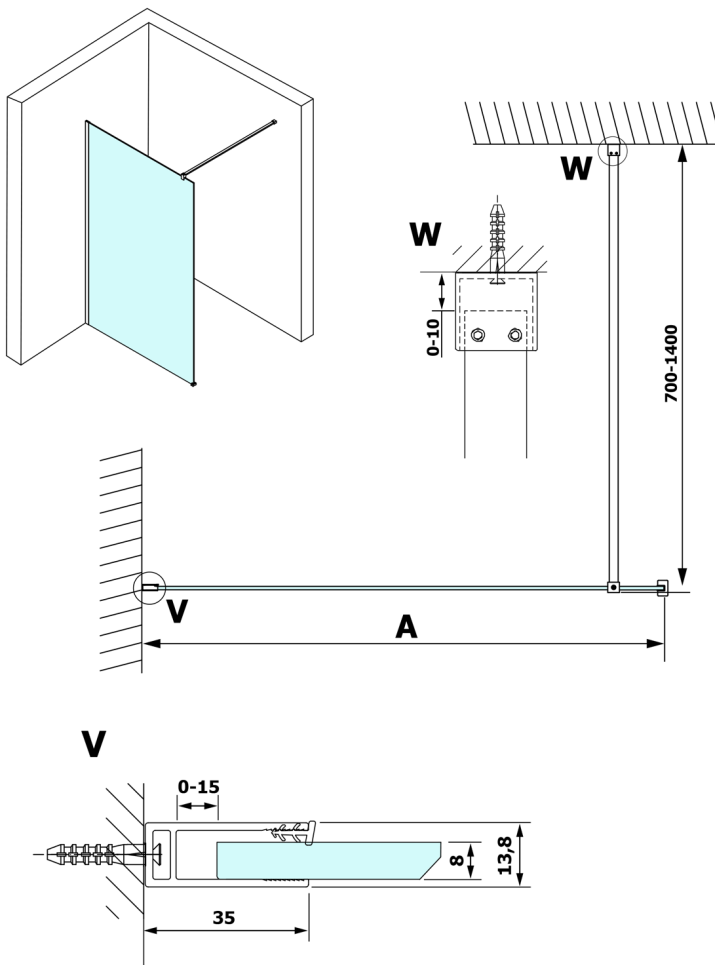

Order code: GX1410

Size

Width: 1000 mm
Height: 2000 mm

Properties

Warranty: 3 years

Technical sheet

| MODEL | A |
|--------|----------|
| GX1470 | 685-700 |
| GX1480 | 785-800 |
| GX1490 | 885-900 |
| GX1410 | 985-1000 |

| MODEL | A |
|--------|-----------|
| GX1470 | 685-700 |
| GX1480 | 785-800 |
| GX1490 | 885-900 |
| GX1410 | 985-1000 |
| GX1411 | 1085-1100 |
| GX1412 | 1185-1200 |
| GX1413 | 1285-1300 |
| GX1414 | 1385-1400 |