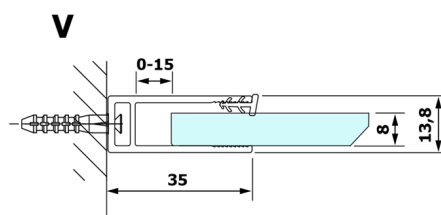

Order code: GX1410

Size

Width: 1000 mm
Height: 2000 mm

Properties

Warranty: 3 years

Technical sheet

| MODEL | A |
|--------|----------|
| GX1470 | 685-700 |
| GX1480 | 785-800 |
| GX1490 | 885-900 |
| GX1410 | 985-1000 |

| MODEL | A |
|--------|-----------|
| GX1470 | 685-700 |
| GX1480 | 785-800 |
| GX1490 | 885-900 |
| GX1410 | 985-1000 |
| GX1411 | 1085-1100 |
| GX1412 | 1185-1200 |
| GX1413 | 1285-1300 |
| GX1414 | 1385-1400 |