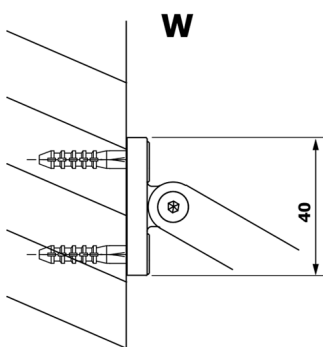

Order code: GX1410

Size

Width: 1000 mm
Height: 2000 mm

Properties

Warranty: 3 years

Technical sheet

| MODEL | A |
|--------|----------|
| GX1470 | 685-700 |
| GX1480 | 785-800 |
| GX1490 | 885-900 |
| GX1410 | 985-1000 |

| MODEL | A |
|--------|-----------|
| GX1470 | 685-700 |
| GX1480 | 785-800 |
| GX1490 | 885-900 |
| GX1410 | 985-1000 |
| GX1411 | 1085-1100 |
| GX1412 | 1185-1200 |
| GX1413 | 1285-1300 |
| GX1414 | 1385-1400 |