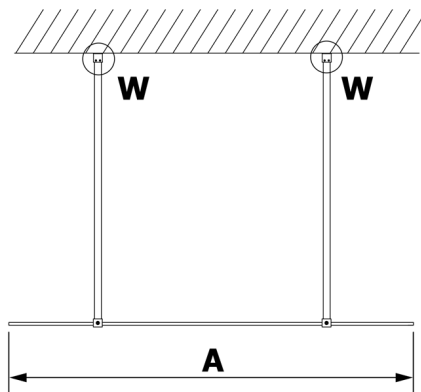

Order code: GX1410

Size

Width: 1000 mm
Height: 2000 mm

Properties

Warranty: 3 years

Technical sheet

| MODEL | A |
|--------|----------|
| GX1470 | 685-700 |
| GX1480 | 785-800 |
| GX1490 | 885-900 |
| GX1410 | 985-1000 |

| MODEL | A |
|--------|-----------|
| GX1470 | 685-700 |
| GX1480 | 785-800 |
| GX1490 | 885-900 |
| GX1410 | 985-1000 |
| GX1411 | 1085-1100 |
| GX1412 | 1185-1200 |
| GX1413 | 1285-1300 |
| GX1414 | 1385-1400 |