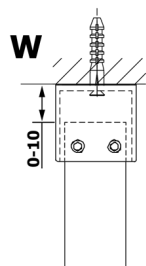

Order code: GX1410

Size

Width: 1000 mm
Height: 2000 mm

Properties

Warranty: 3 years

Technical sheet

| MODEL | A |
|--------|----------|
| GX1470 | 685-700 |
| GX1480 | 785-800 |
| GX1490 | 885-900 |
| GX1410 | 985-1000 |

| MODEL | A |
|--------|-----------|
| GX1470 | 685-700 |
| GX1480 | 785-800 |
| GX1490 | 885-900 |
| GX1410 | 985-1000 |
| GX1411 | 1085-1100 |
| GX1412 | 1185-1200 |
| GX1413 | 1285-1300 |
| GX1414 | 1385-1400 |